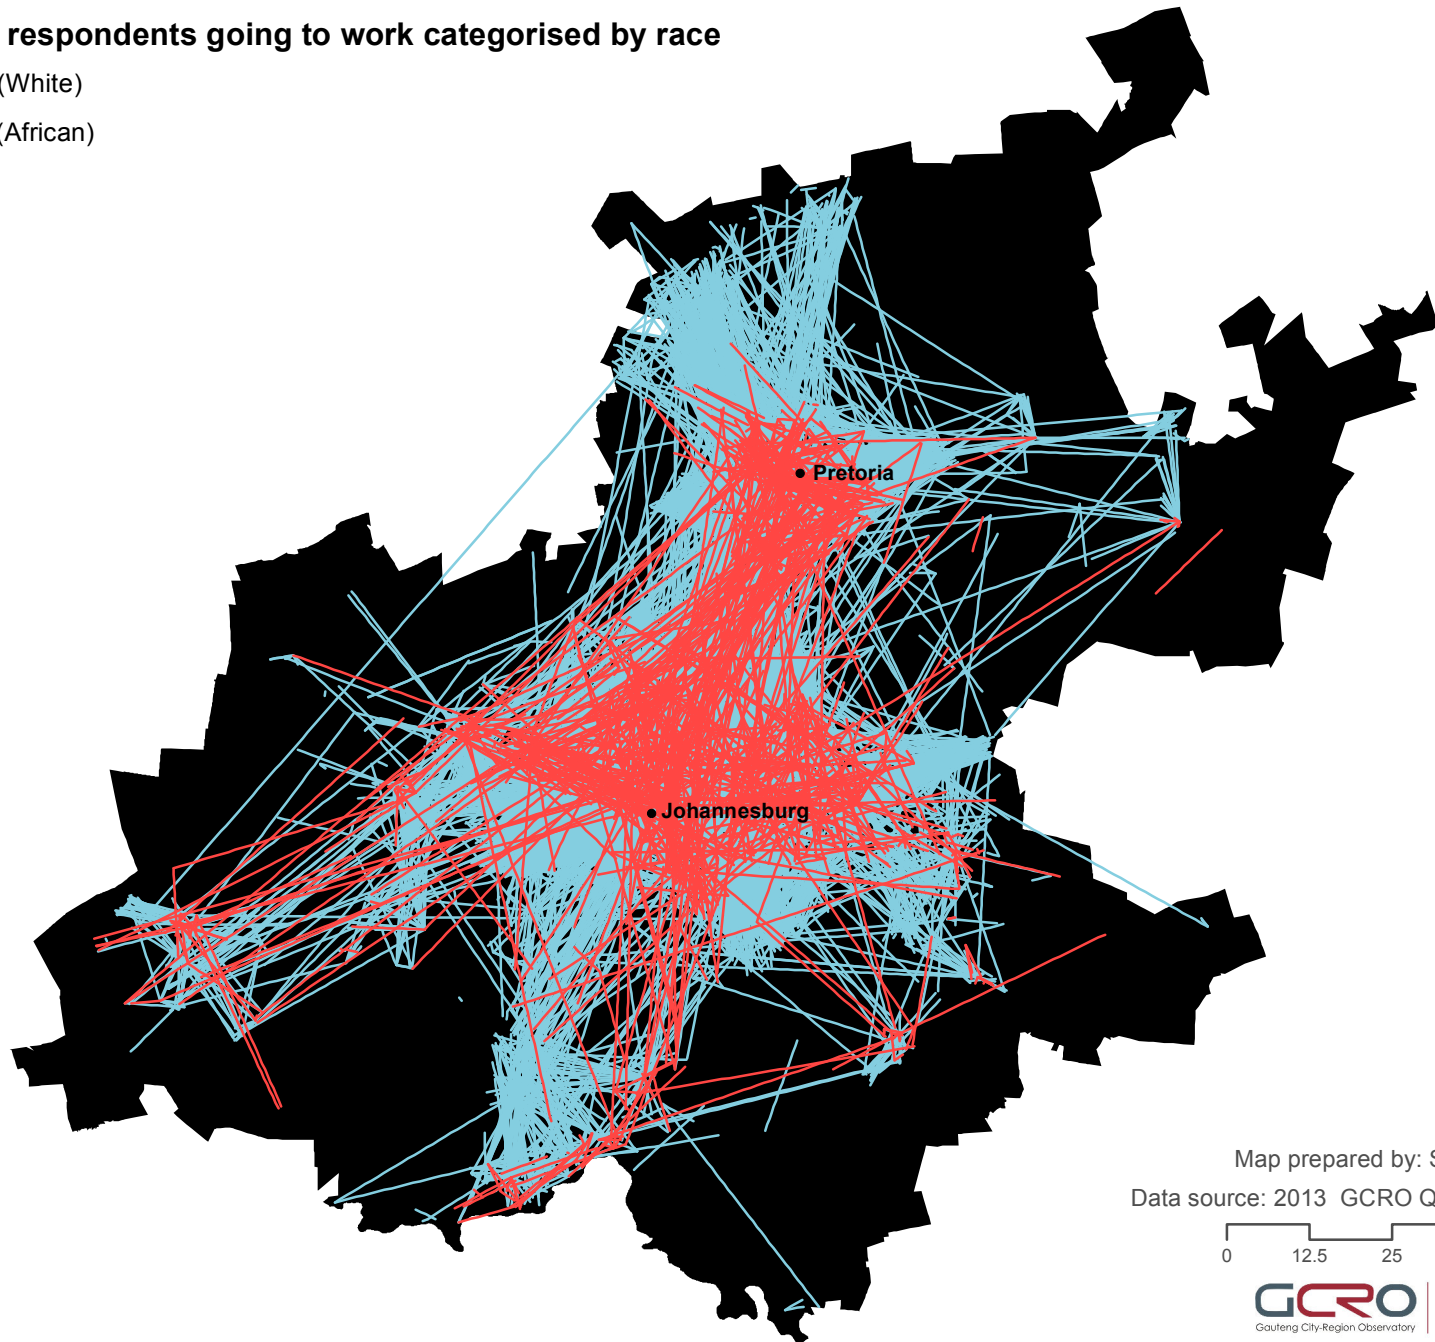

Trips made by respondents going to work categorised by race

- Work trips (White)
- Work trips (African)

Map prepared by: S. Katumba & C. Wray
Data source: 2013 GCRO Quality of Life Survey (QoL III)

0 12.5 25 50 Kilometres

GCR0 Gauteng City-Region Observatory