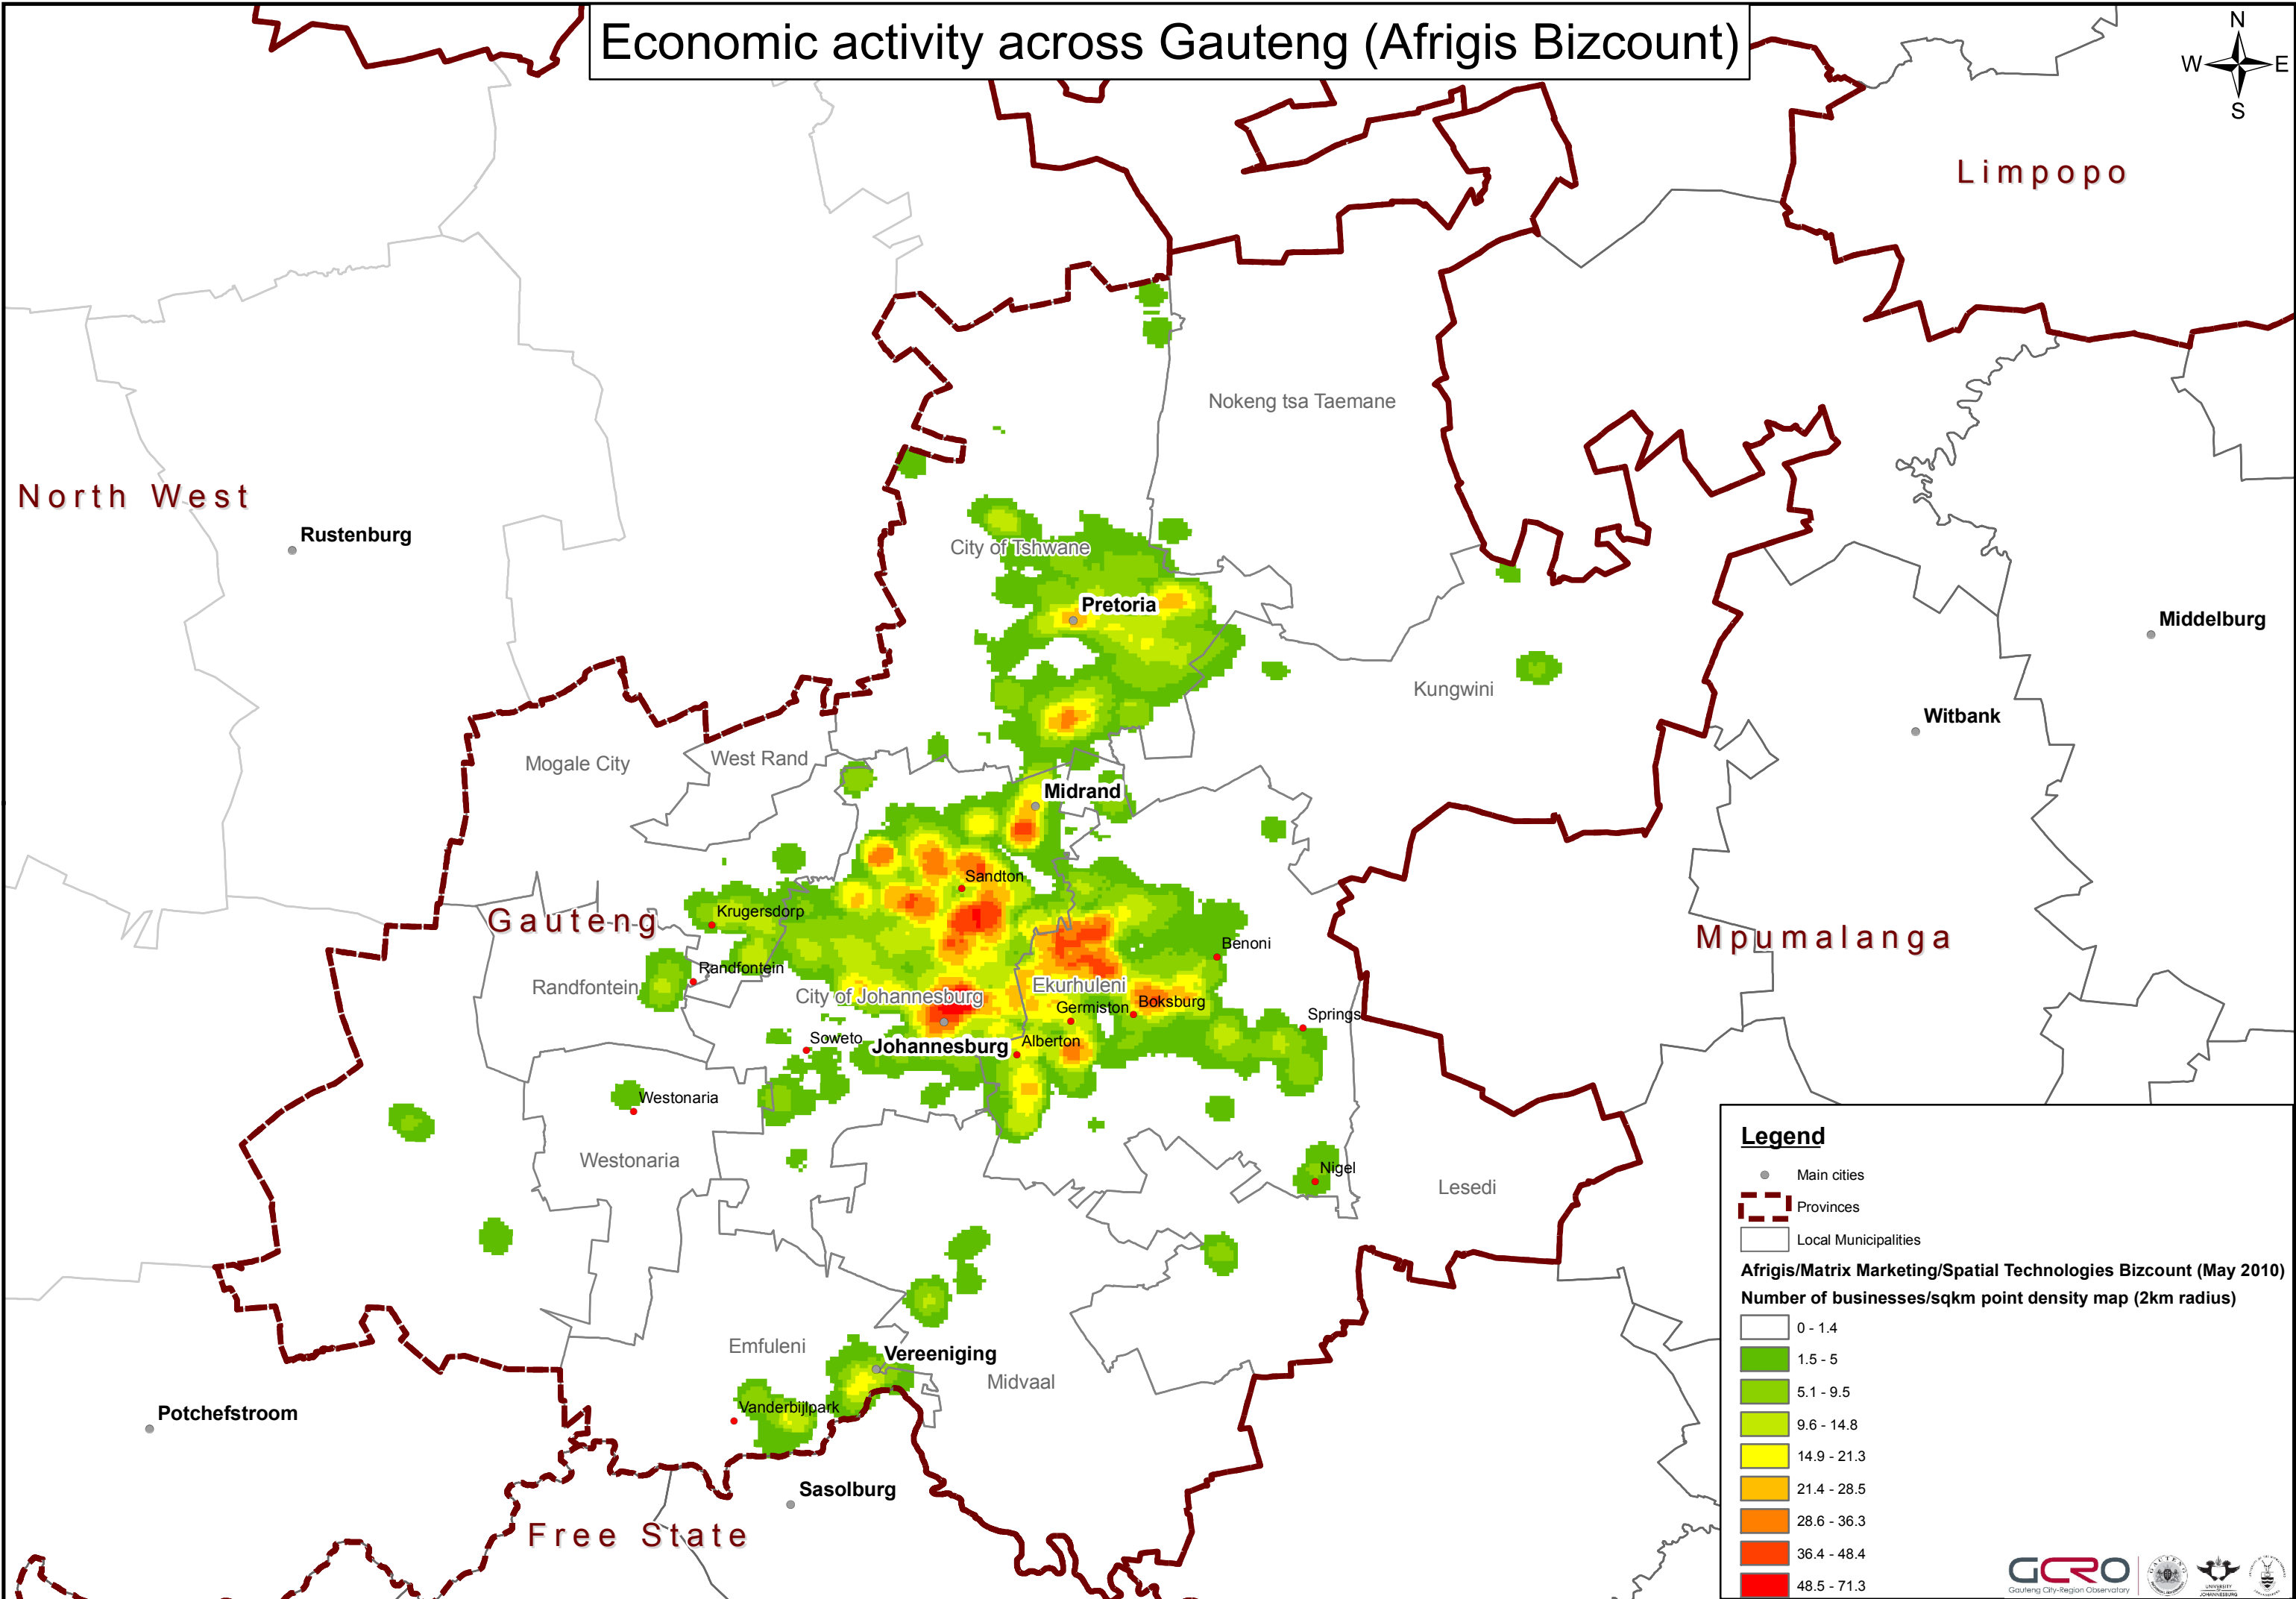

# Economic activity across Gauteng (Afrigis Bizcount)

**Legend**

- Main cities
- ▬ Provinces
- ▭ Local Municipalities

**Afrigis/Matrix Marketing/Spatial Technologies Bizcount (May 2010)**  
**Number of businesses/sqkm point density map (2km radius)**

0 - 1.4
1.5 - 5
5.1 - 9.5
9.6 - 14.8
14.9 - 21.3
21.4 - 28.5
28.6 - 36.3
36.4 - 48.4
48.5 - 71.3