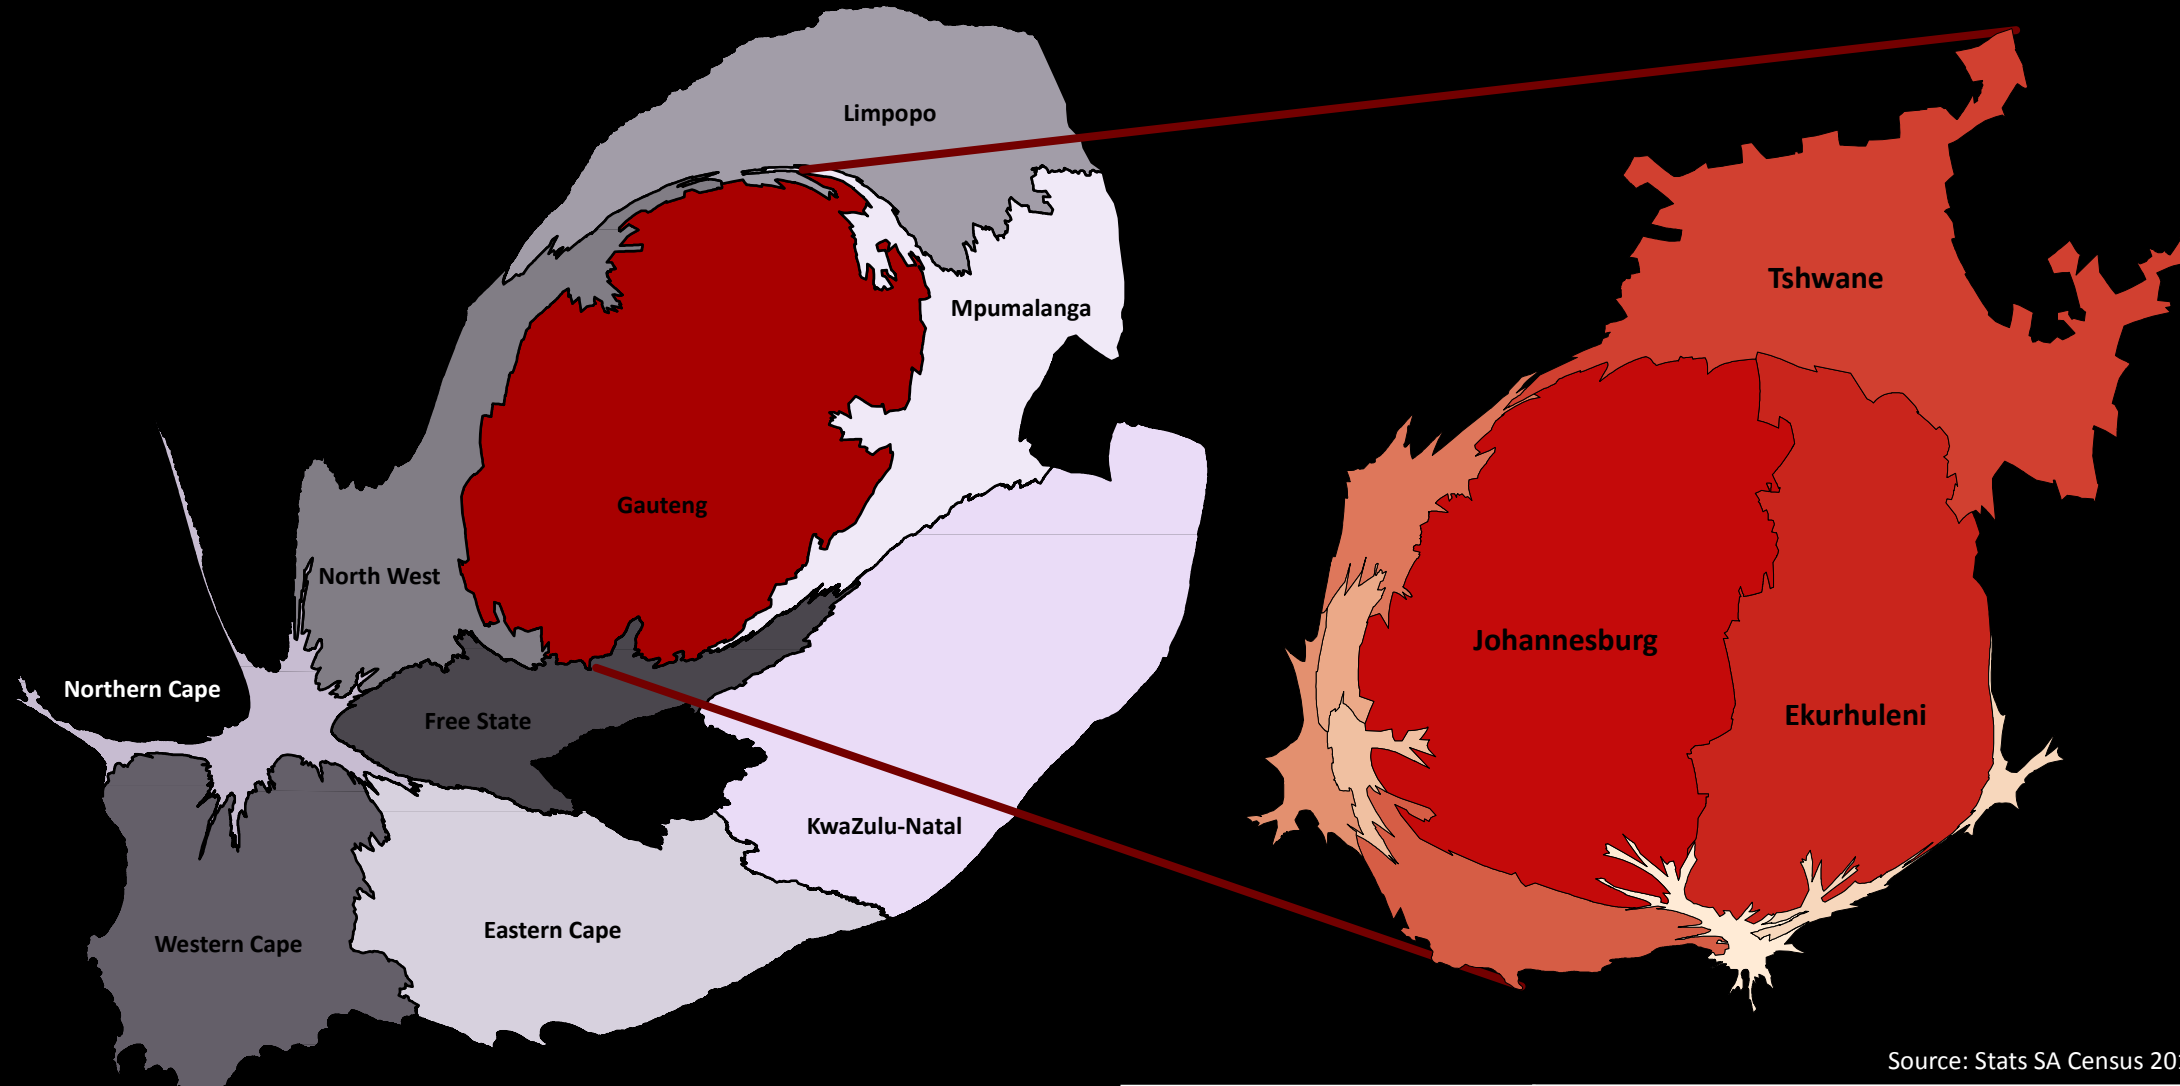

Gauteng, the beating heart of South Africa

Population cartograms of South Africa and Gauteng

Source: Stats SA Census 2011

Province	Total Population 2011
Eastern Cape	6 562 053
Free State	2 745 590
Gauteng	12 272 263
KwaZulu-Natal	10 267 300
Limpopo	5 404 868
Mpumalanga	4 039 939
North West	3 509 953
Northern Cape	1 145 861
Western Cape	5 822 734

Municipality	Total Population 2011
City of Johannesburg	4 434 830
City of Tshwane	2 921 490
Ekurhuleni	3 178 470
Emfuleni	721 663
Lesedi	99 520
Merafong City	197 520
Midvaal	95 301
Mogale City	362 422
Randfontein	149 286
Westonaria	111 767