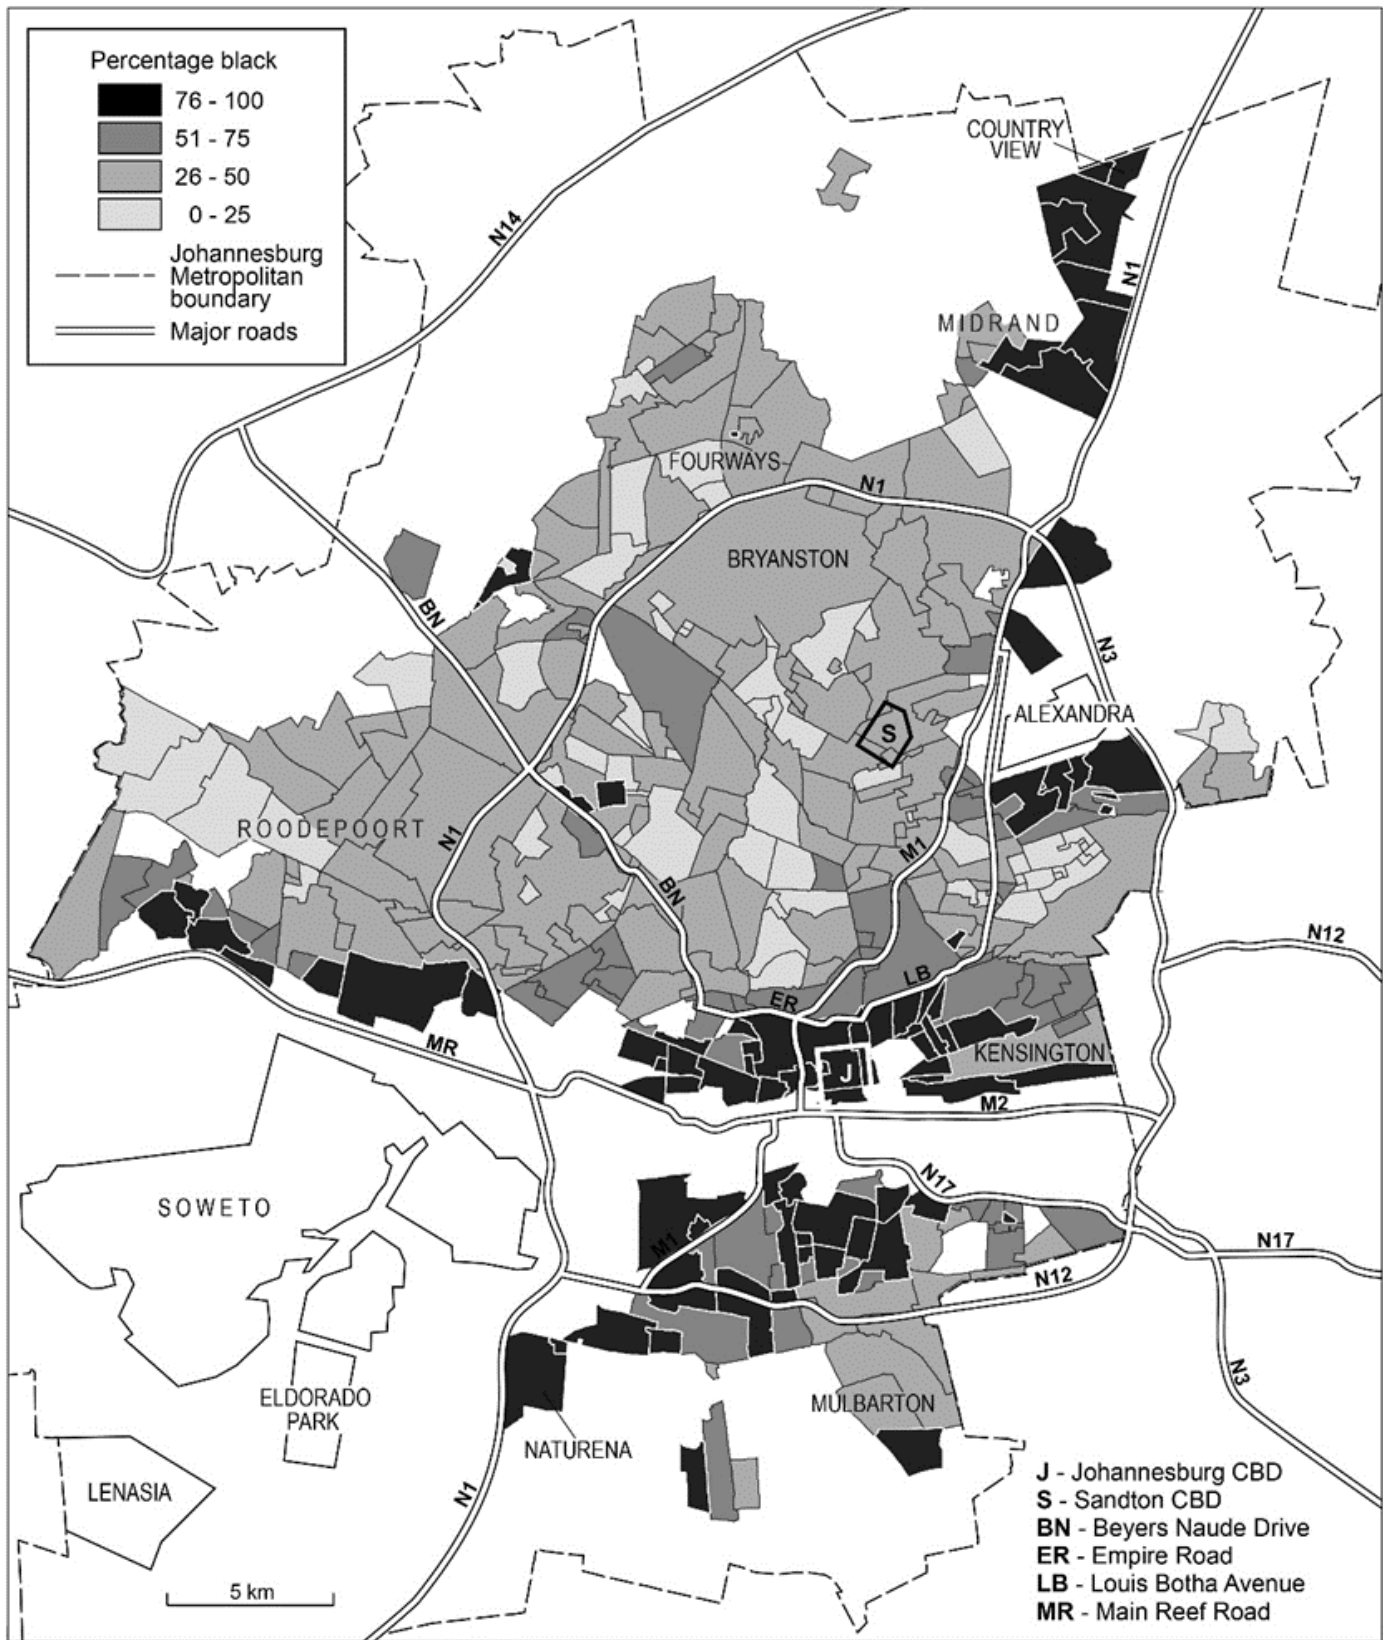

**Figure 1** The Geography of Black Residents in the Formerly Whites-Only Neighbourhoods of Johannesburg, 1996 (Source: Stats SA 1996 Population Census)

**Figure 2** The Geography of Black Residents in the Formerly Whites-Only Neighbourhoods of Johannesburg, 2001 (Source: Stats SA 2001 Population Census)

**Figure 3** The Geography of Black Residents in the Formerly Whites-Only Neighbourhoods of Johannesburg, 2011 (Source: Stats SA 2011 Population Census)