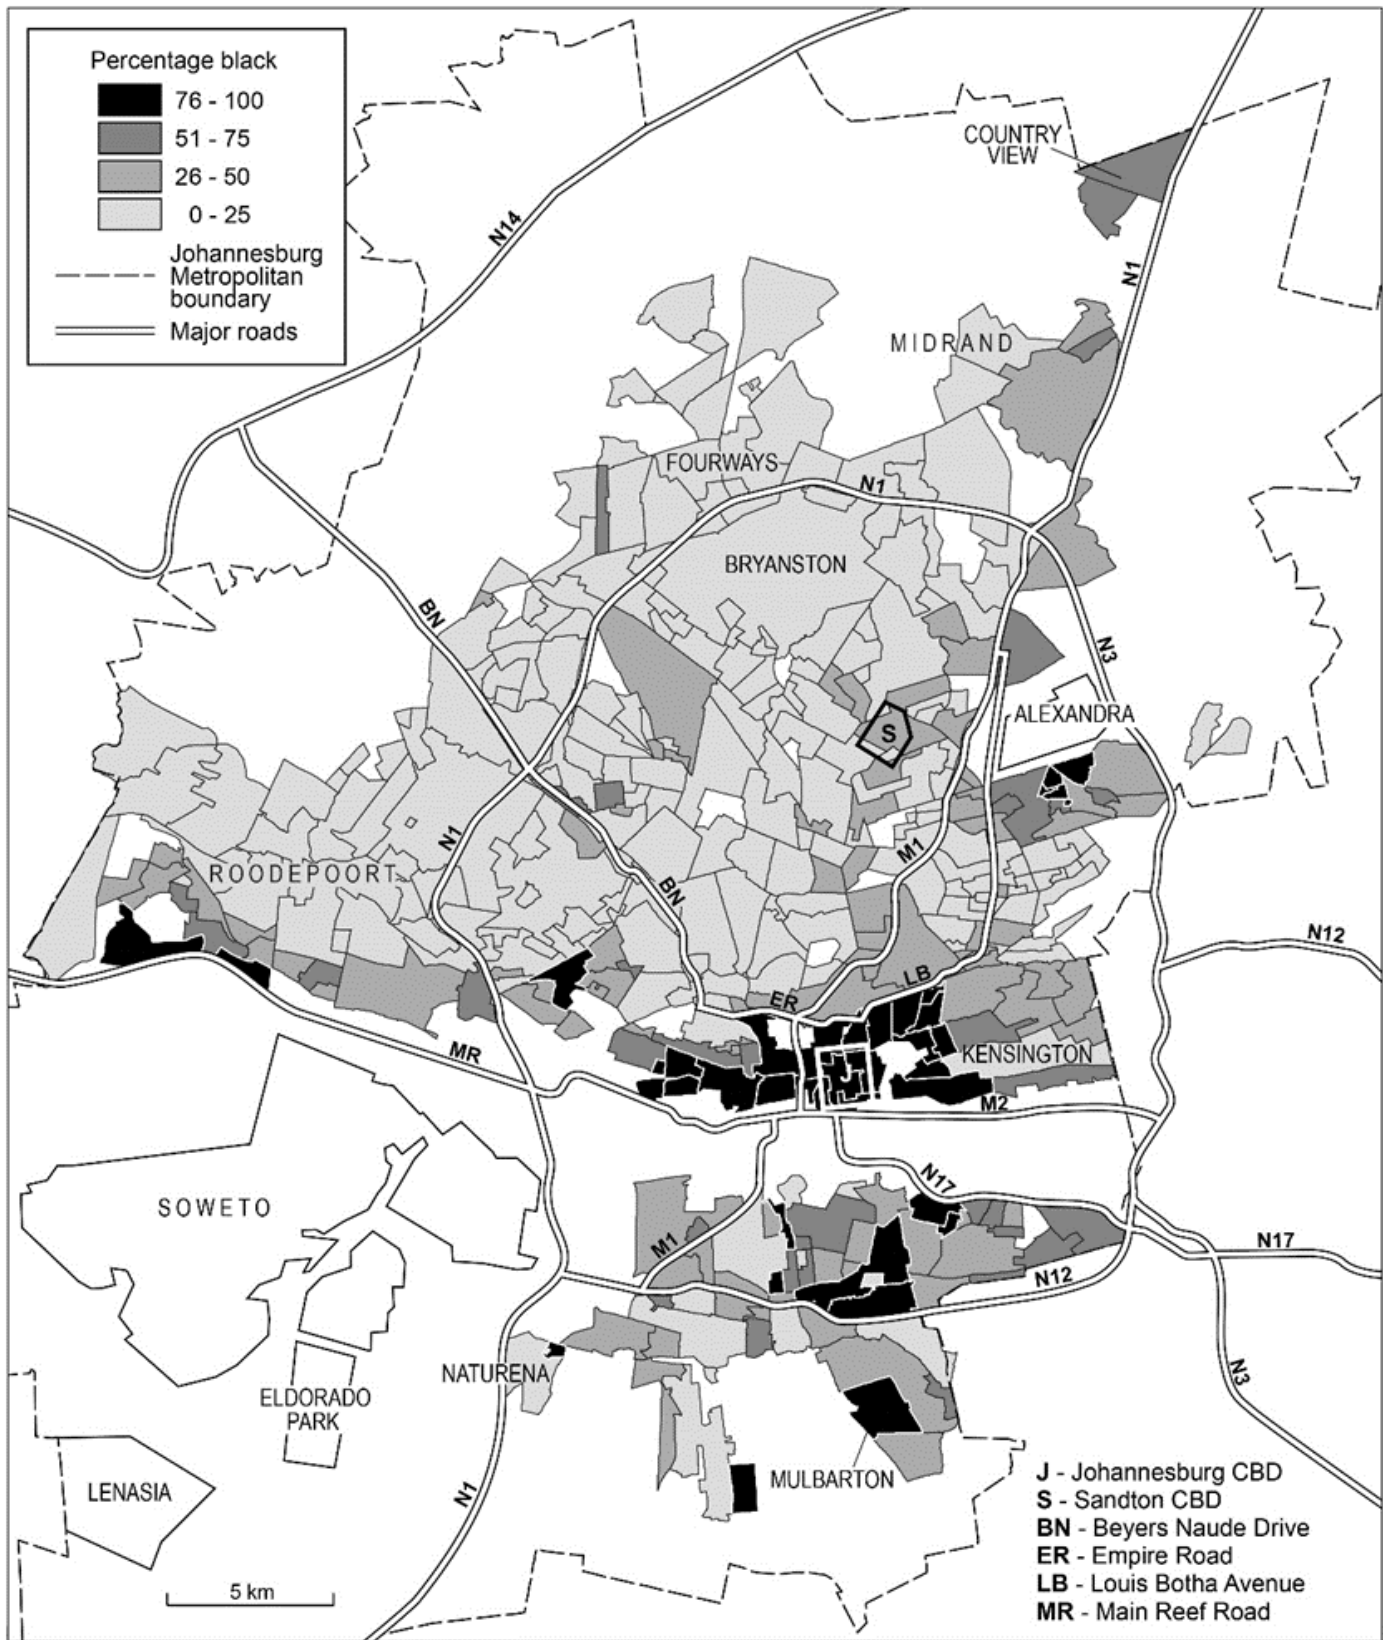

**Figure 1** The Geography of Black Residents in the Formerly Whites-Only Neighbourhoods of Johannesburg, 1996 (Source: Stats SA 1996 Population Census)

**Figure 2** The Geography of Black Residents in the Formerly Whites-Only Neighbourhoods of Johannesburg, 2001 (Source: Stats SA 2001 Population Census)

**Figure 3** The Geography of Black Residents in the Formerly Whites-Only Neighbourhoods of Johannesburg, 2011 (Source: Stats SA 2011 Population Census)