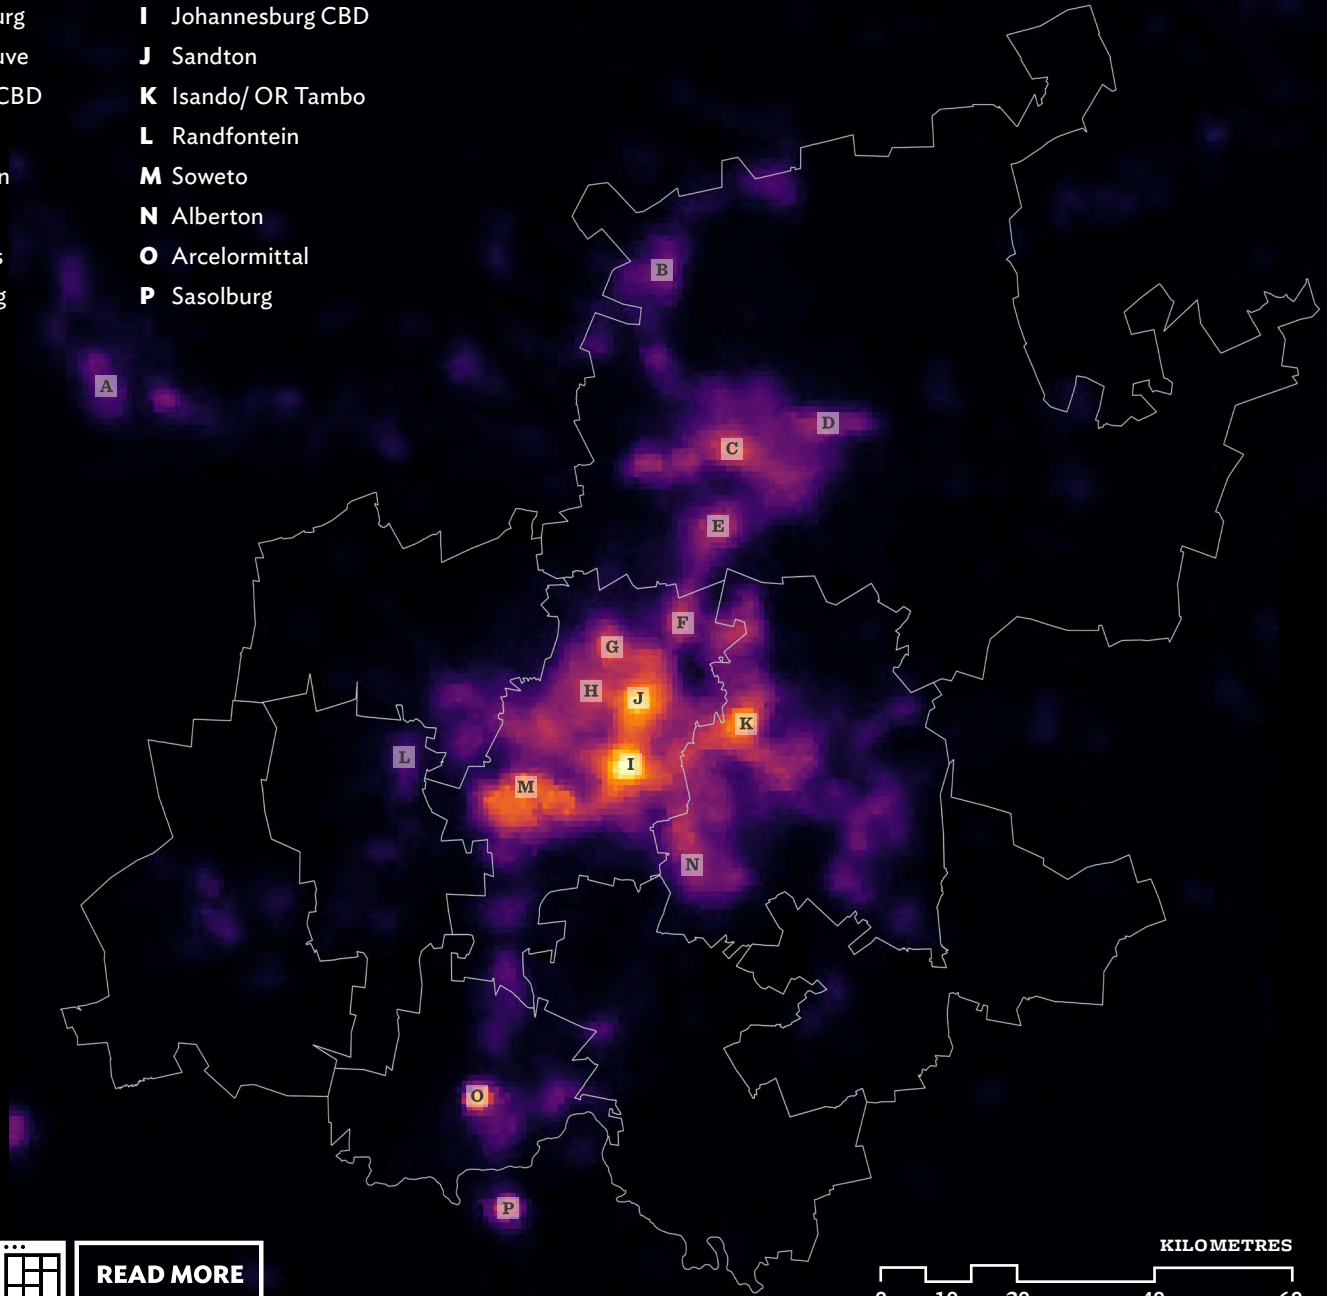

- A** Rustenburg
- B** Soshanguve
- C** Pretoria CBD
- D** Silverton
- E** Centurion
- F** Midrand
- G** Fourways
- H** Randburg
- I** Johannesburg CBD
- J** Sandton
- K** Isando/ OR Tambo
- L** Randfontein
- M** Soweto
- N** Alberton
- O** Arcelormittal
- P** Sasolburg

[READ MORE](#)

Light intensity in Gauteng at night

Light intensity

Municipal boundary

Authors

Gillian Maree and Yashena Naidoo

Map

Yashena Naidoo

Data Source

NOAA National Centre for Environmental Information.
Version 1 VIIRS Day/Night Band Nighttime Lights,
April 2019 data. Accessed on 1 August 2019