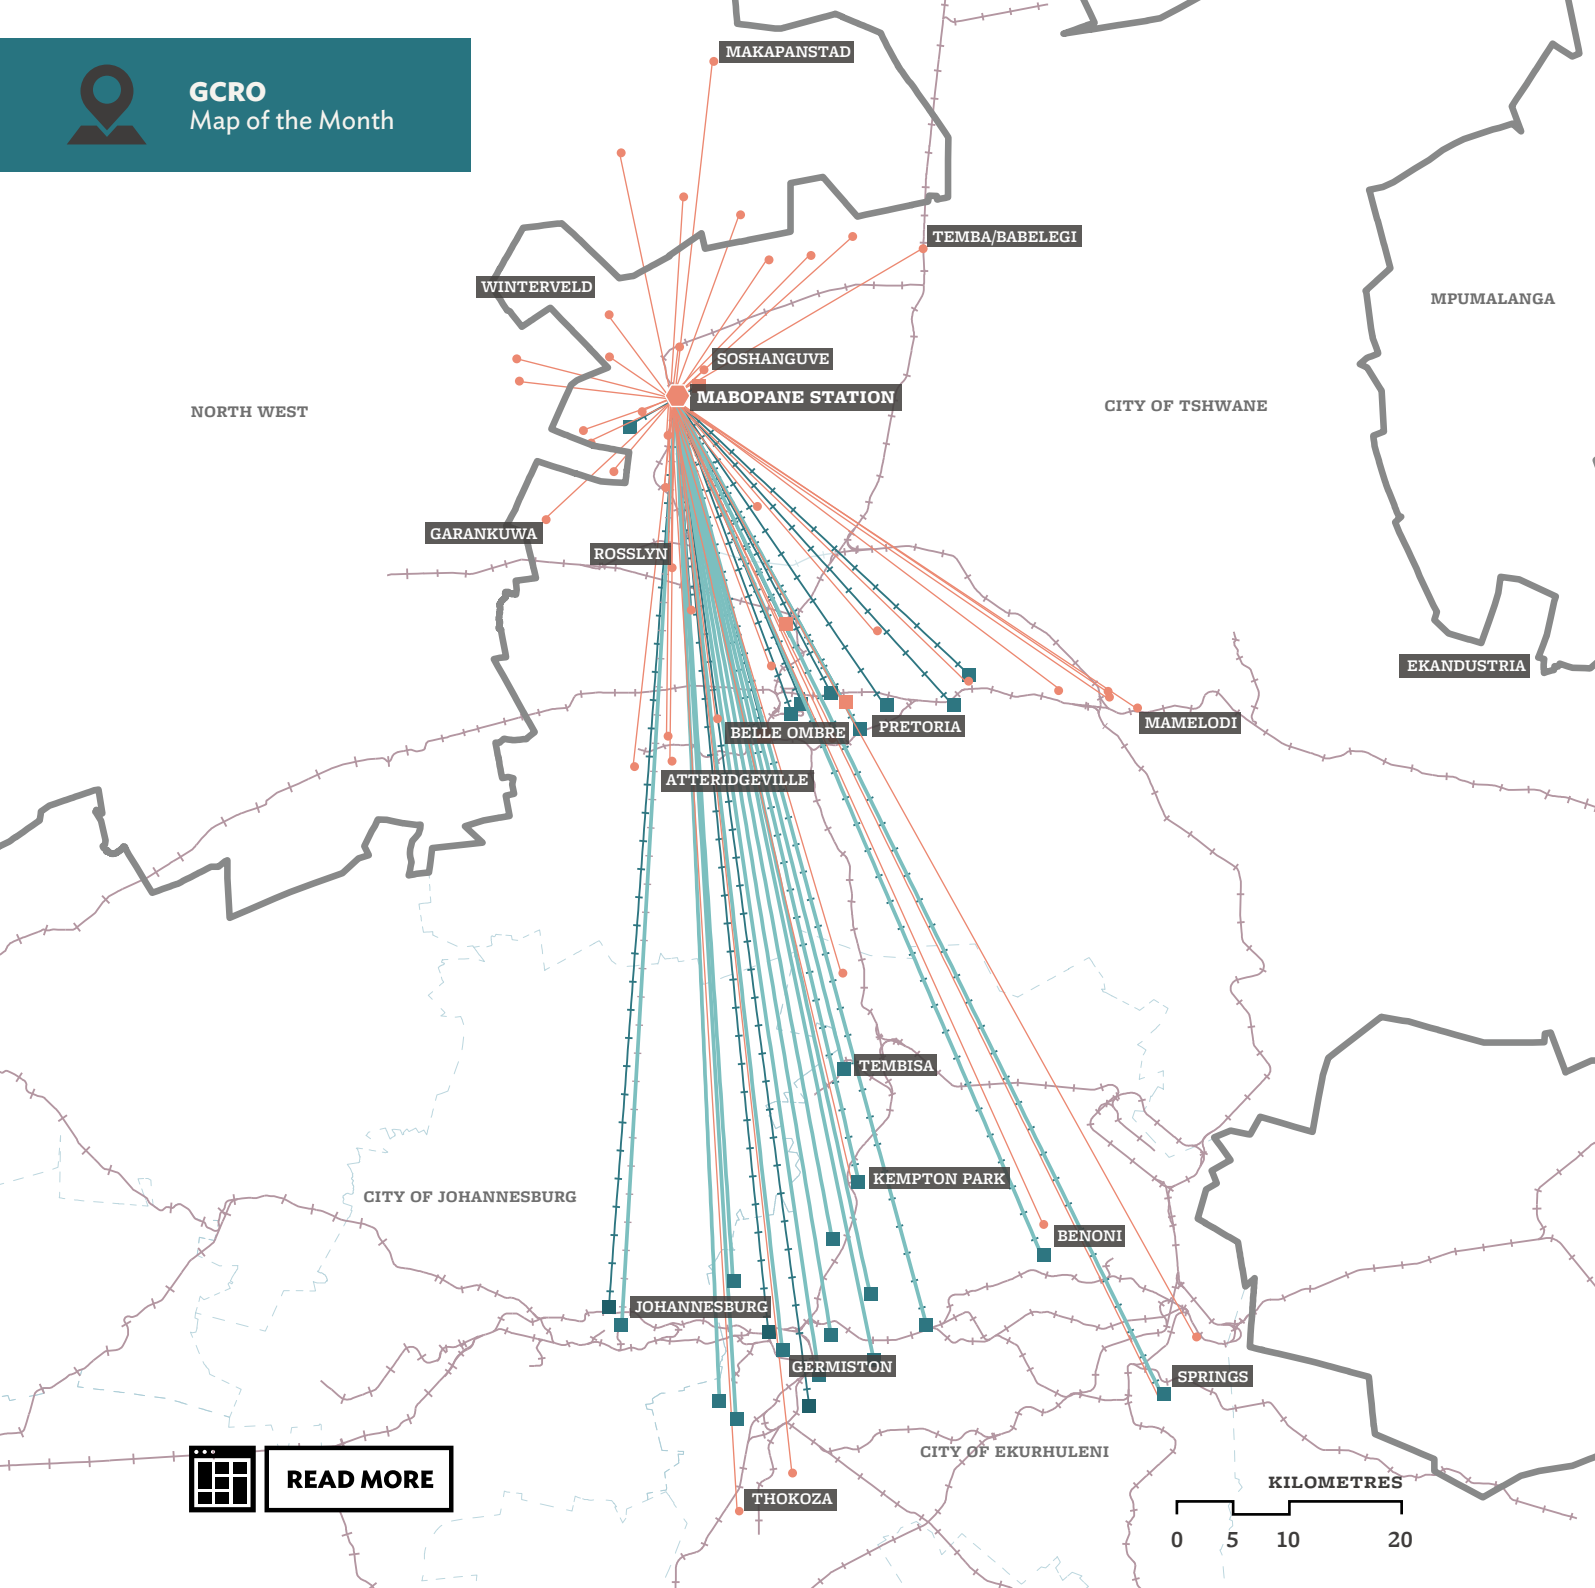

# Daily commutes through Mabopane Station

## Legend

- Origin
- Destination
- Inbound to Mabopane Station (all modes)
- Outbound from Mabopane Station by bus/taxi
- Outbound from Mabopane Station by rail
- Existing railway line
- - - Municipal boundary
- ▭ Provincial boundary

### Data Source

Demacon/PRASA; GCRO

[READ MORE](#)