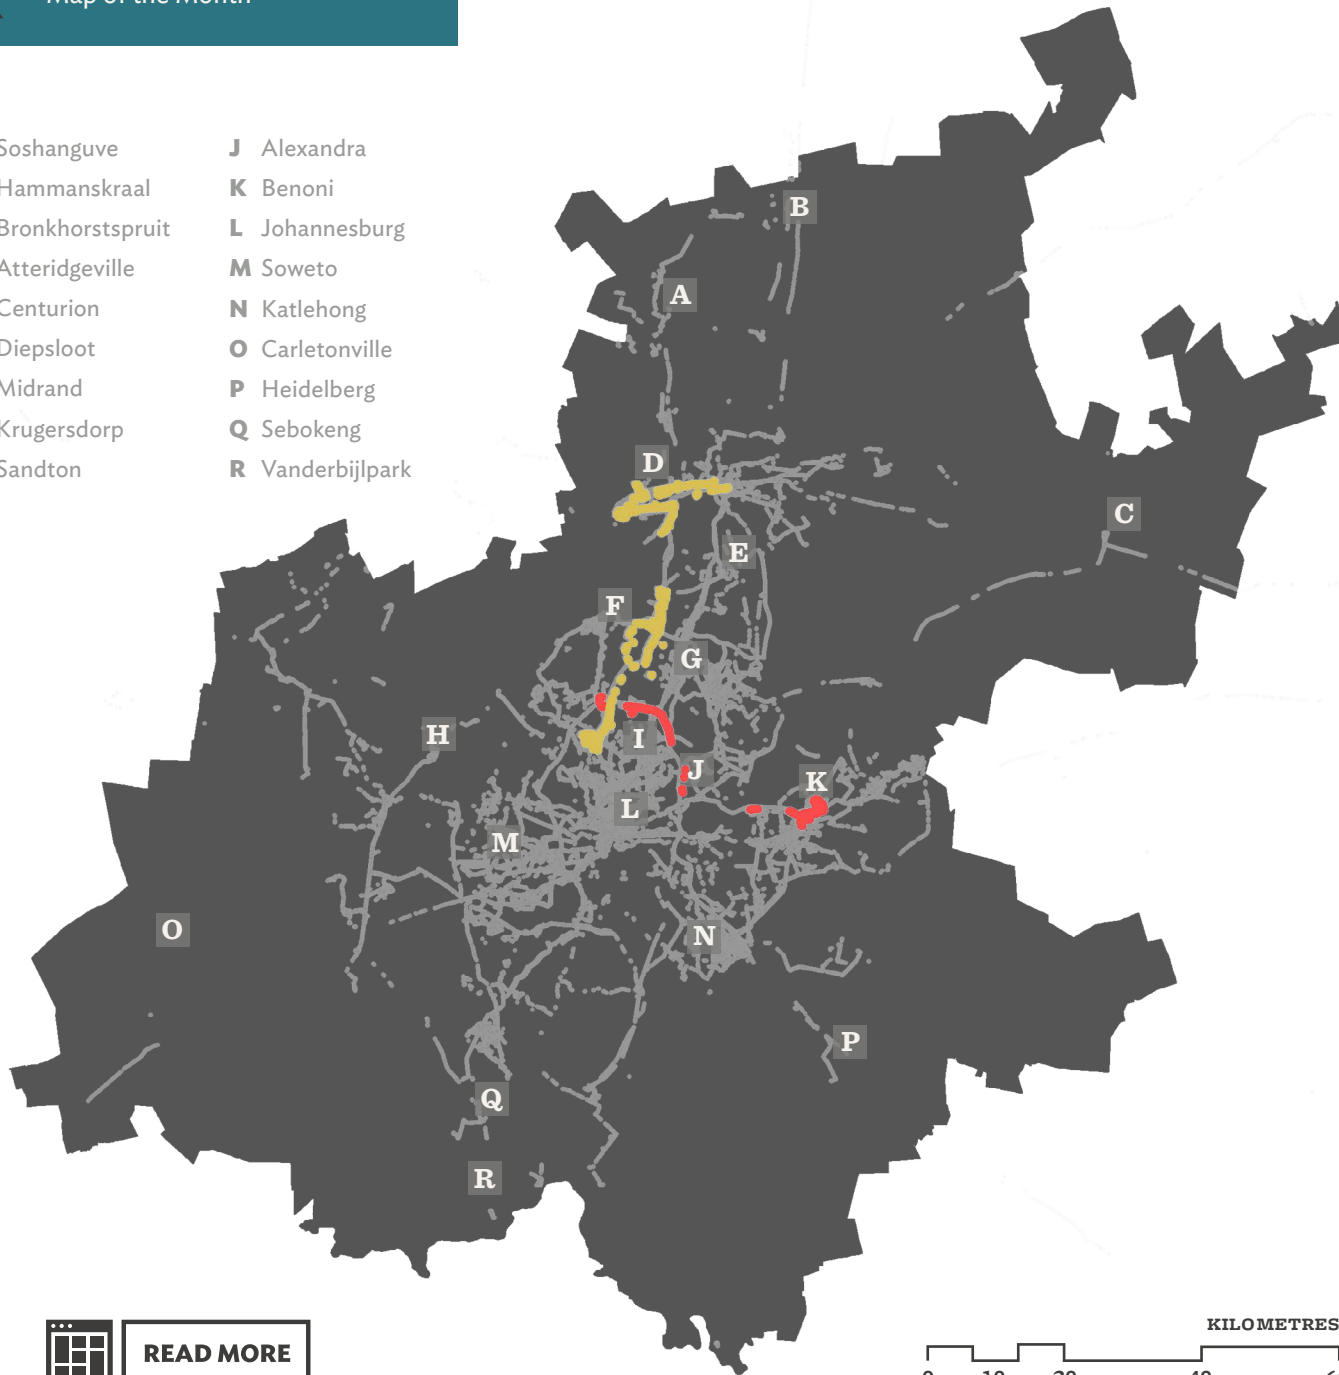

- A Soshanguve
- B Hammanskraal
- C Bronkhorstspuit
- D Atteridgeville
- E Centurion
- F Diepsloot
- G Midrand
- H Krugersdorp
- I Sandton
- J Alexandra
- K Benoni
- L Johannesburg
- M Soweto
- N Katlehong
- O Carletonville
- P Heidelberg
- Q Sebokeng
- R Vanderbijlpark

Mapping the geographies of travel using volunteered app data

- Participant 1 - Income (R1601 - 3200)
- Participant 2 - Income (R38401 - 51200)
- Everyday movement by respondents
- Gauteng

READ MORE

Authors

Samkelisiwe Khanyile, Christina Culwick Fatti

Map

Samkelisiwe Khanyile

Data Source

myJoziMoves