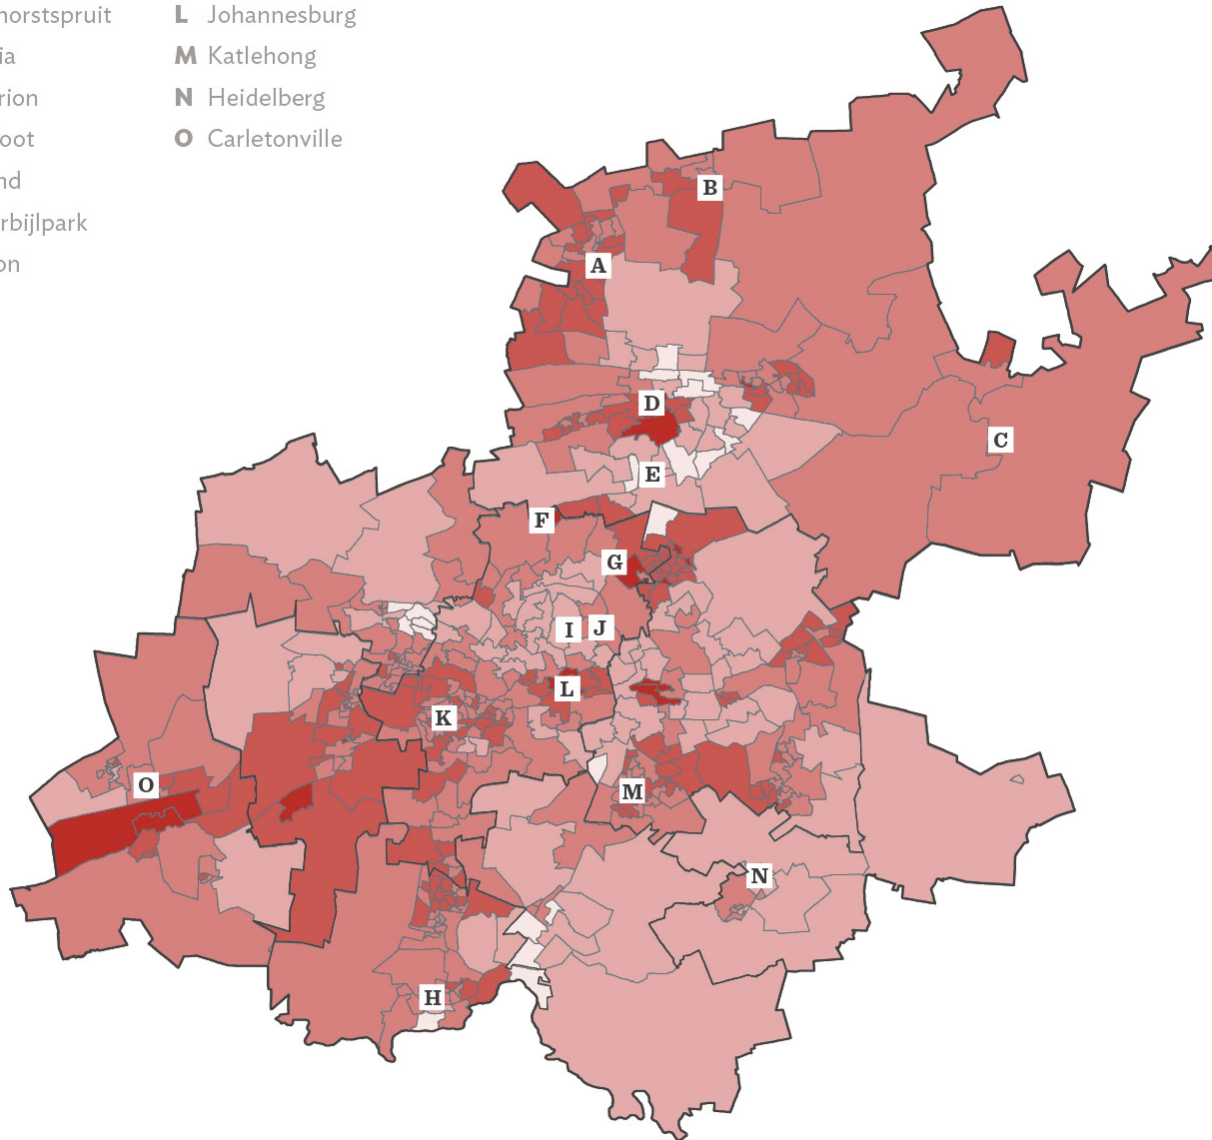

- A** Soshanguve
- B** Hammanskraal
- C** Bronkhorstspuit
- D** Pretoria
- E** Centurion
- F** Diepsloot
- G** Midrand
- H** Vanderbijlpark
- I** Sandton
- J** Alexandra
- K** Soweto
- L** Johannesburg
- M** Katlehong
- N** Heidelberg
- O** Carletonville

Gauteng Local Government Elections 2021

Percentage of registered voters who did not vote by ward

- 28 - 40%
- 40.1 - 50%
- 50.1 - 60%
- 60.1 - 70%
- 70.1 - 85%

READ MORE

Authors

Themban Mkhize, Laven Naidoo, Graeme Götz, Rashid Seedat