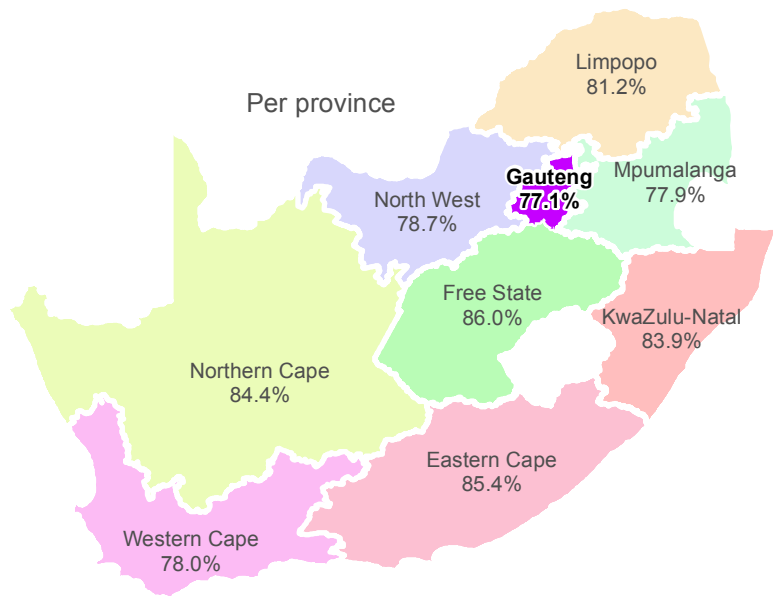

Voter registration (5 March 2014)

Voter registration per municipality

Produced by: Daniel Kibirige and Chris Wray

Data source: IEC