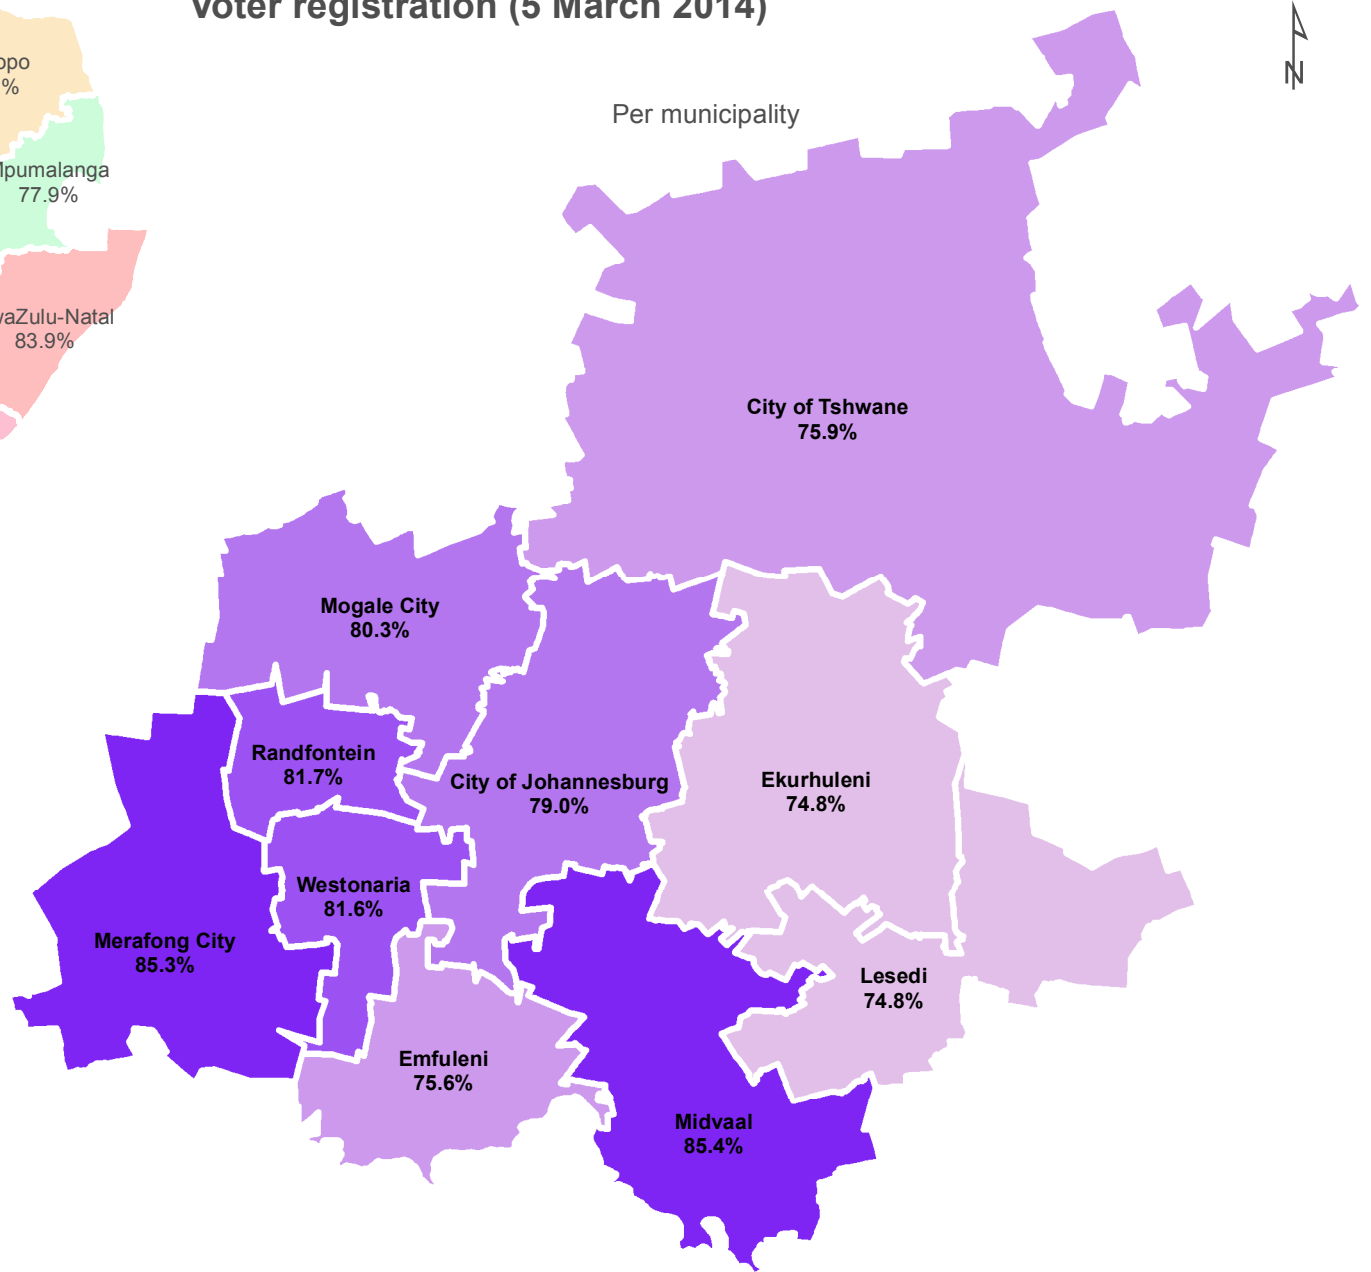

Voter registration (5 March 2014)

Voter registration per municipality

Produced by: Daniel Kibirige and Chris Wray

Data source: IEC