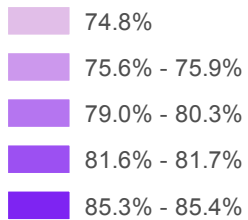

Voter registration (5 March 2014)

Voter registration per municipality

Produced by: Daniel Kibirige and Chris Wray

Data source: IEC