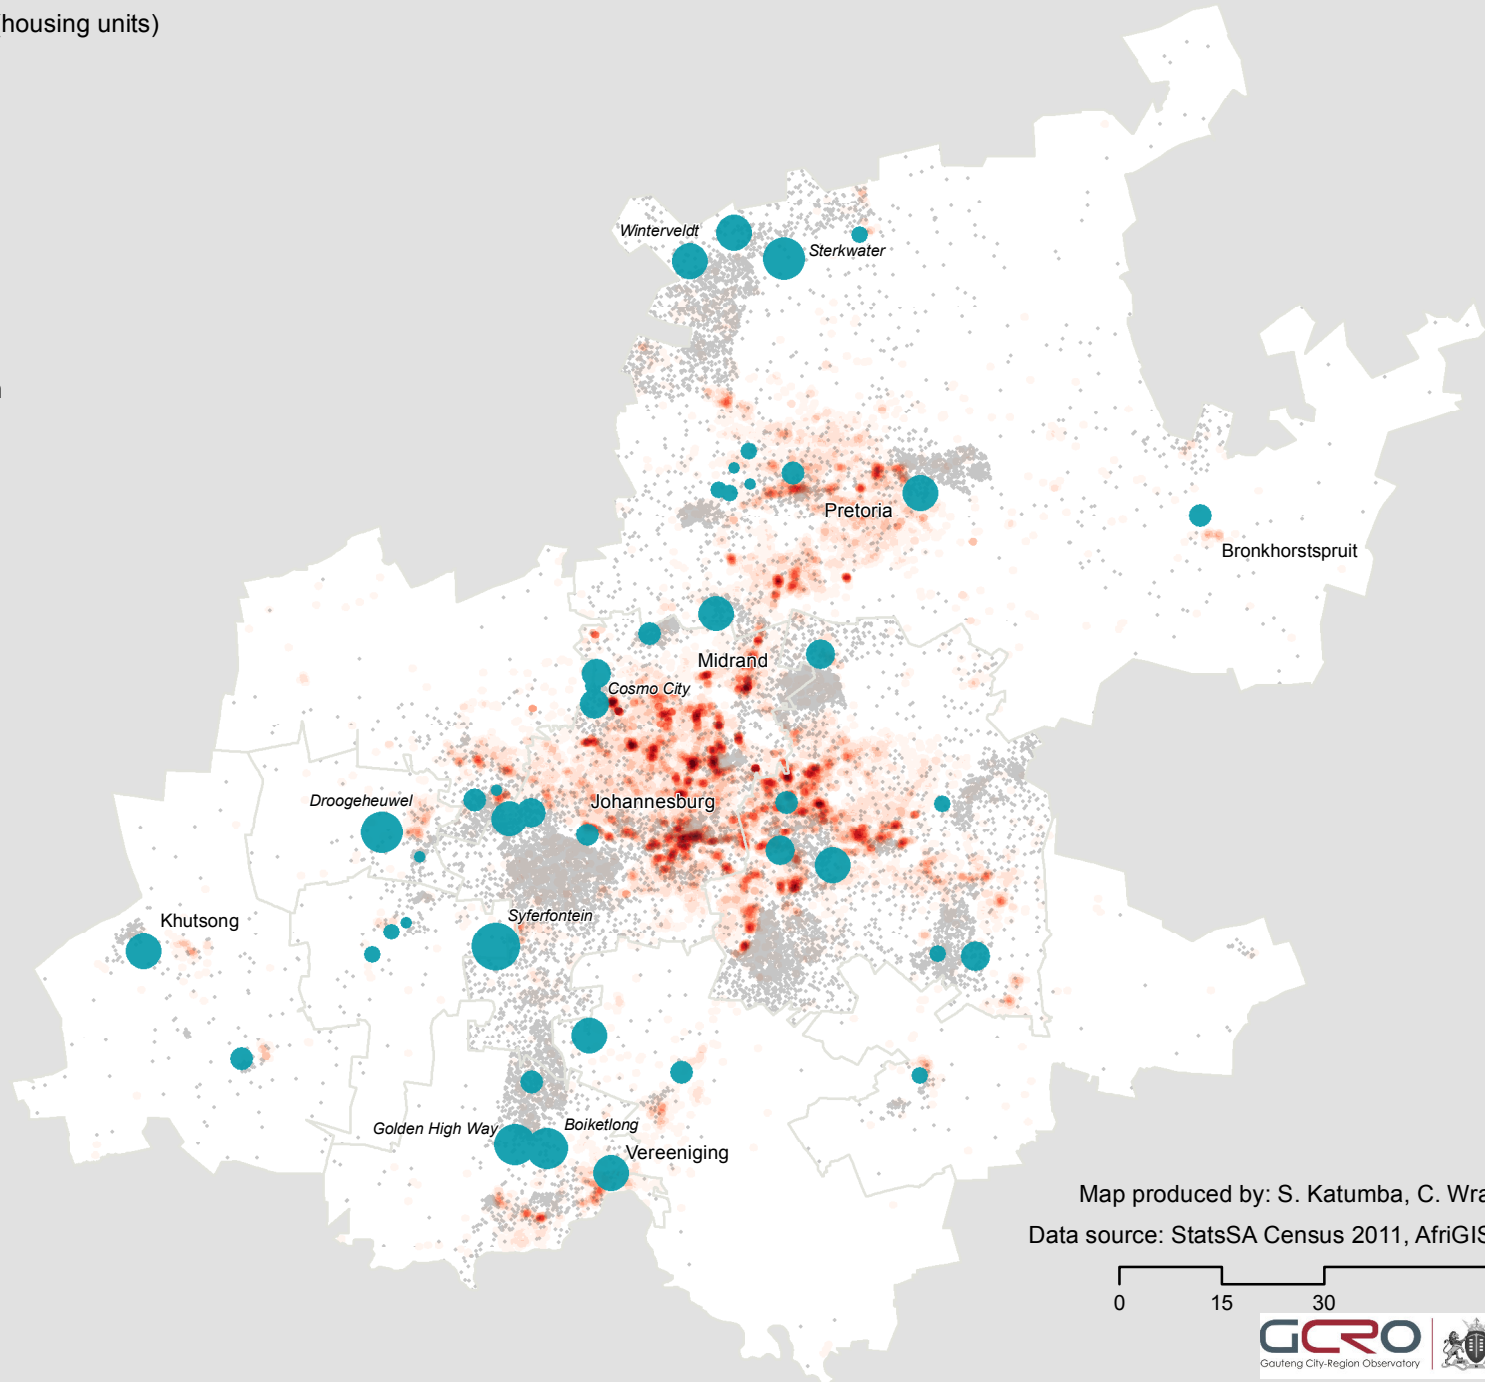

Planned housing developments (housing units)

Number of businesses per sq km

Unemployment dot density

Map produced by: S. Katumba, C. Wray & G. Trangoš
Data source: StatsSA Census 2011, AfriGIS Bizcount 2010