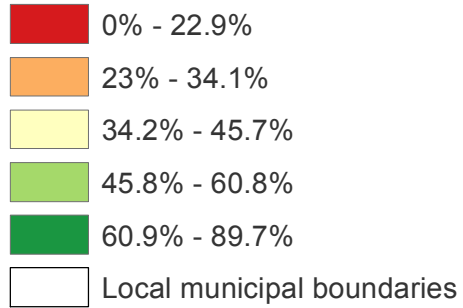

% Satisfied with local government performance (per ward)

Map produced by: S. Katumba & C. Wray
 Data source: 2013 GCRO Quality of Life Survey (QoL III)