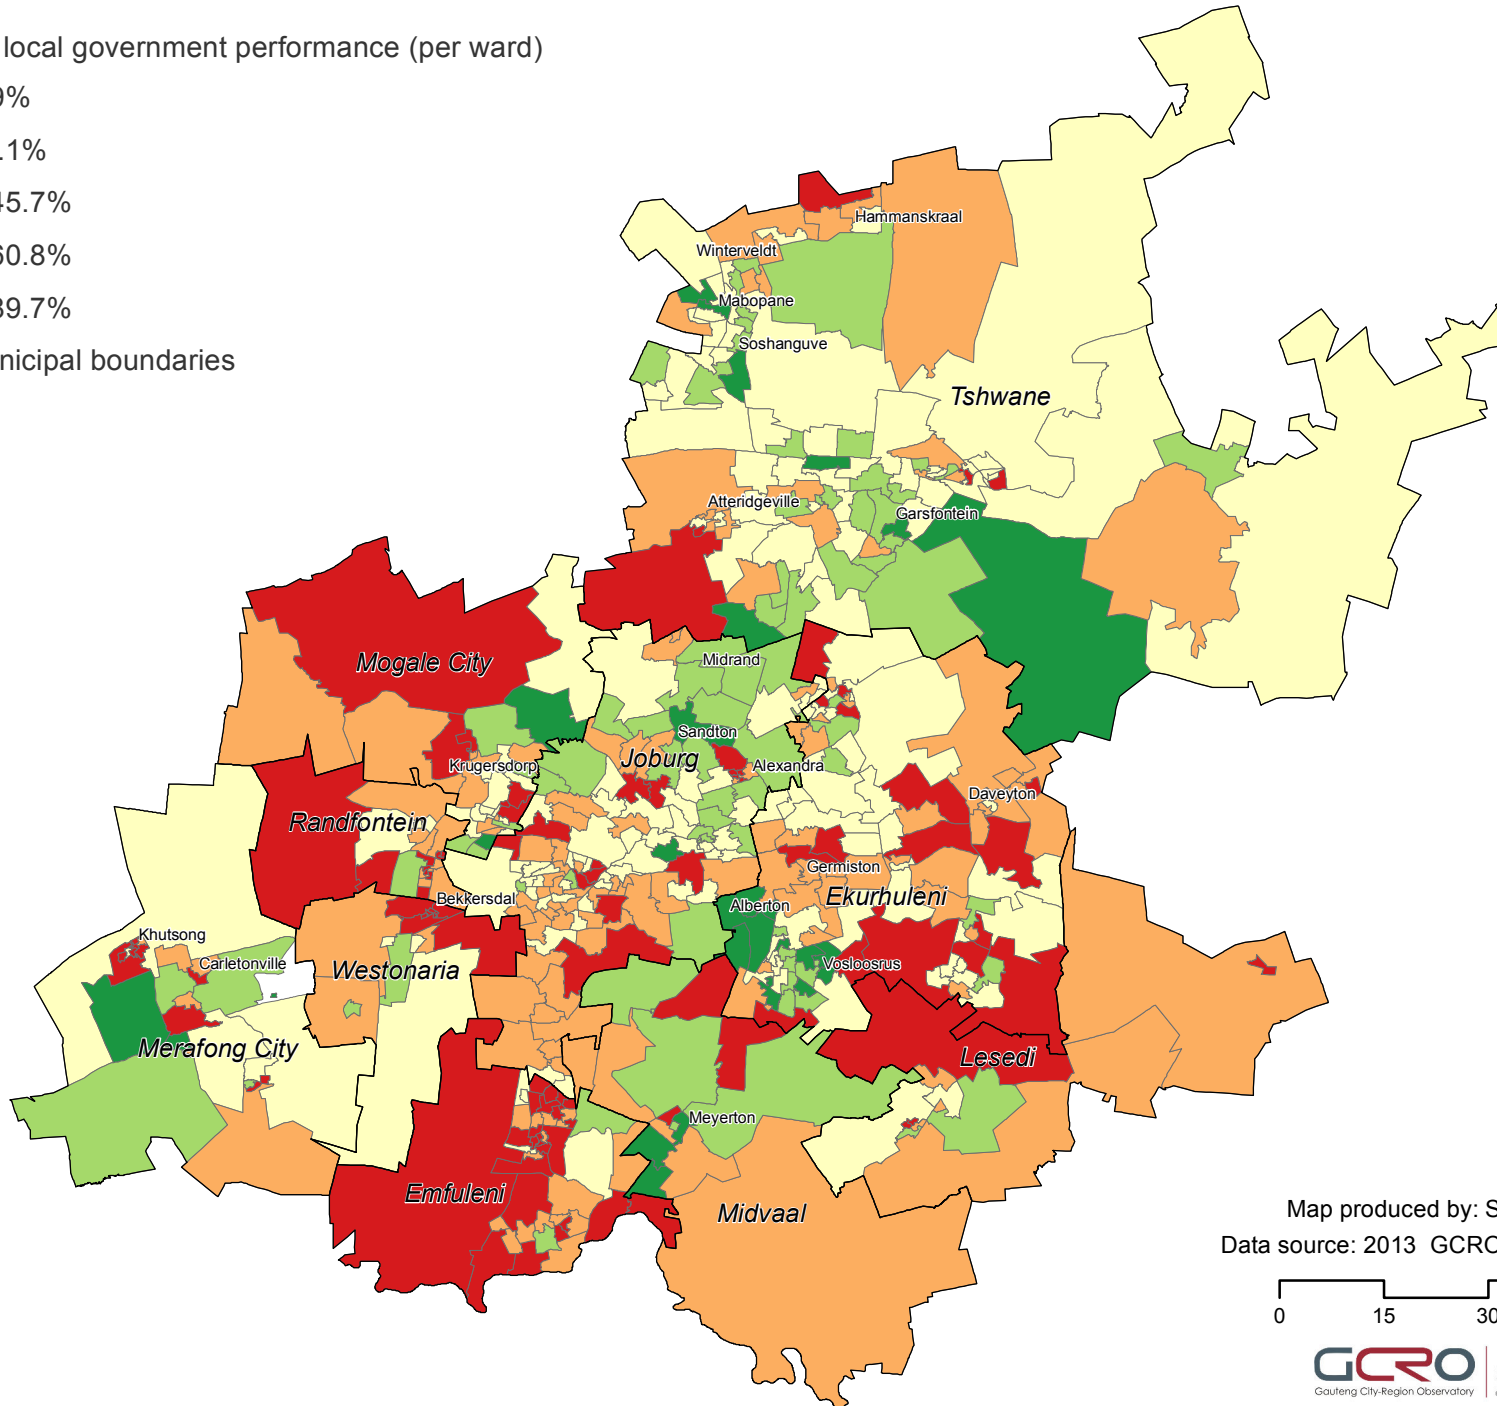

% Satisfied with local government performance (per ward)

Map produced by: S. Katumba & C. Wray
 Data source: 2013 GCRO Quality of Life Survey (QoL III)