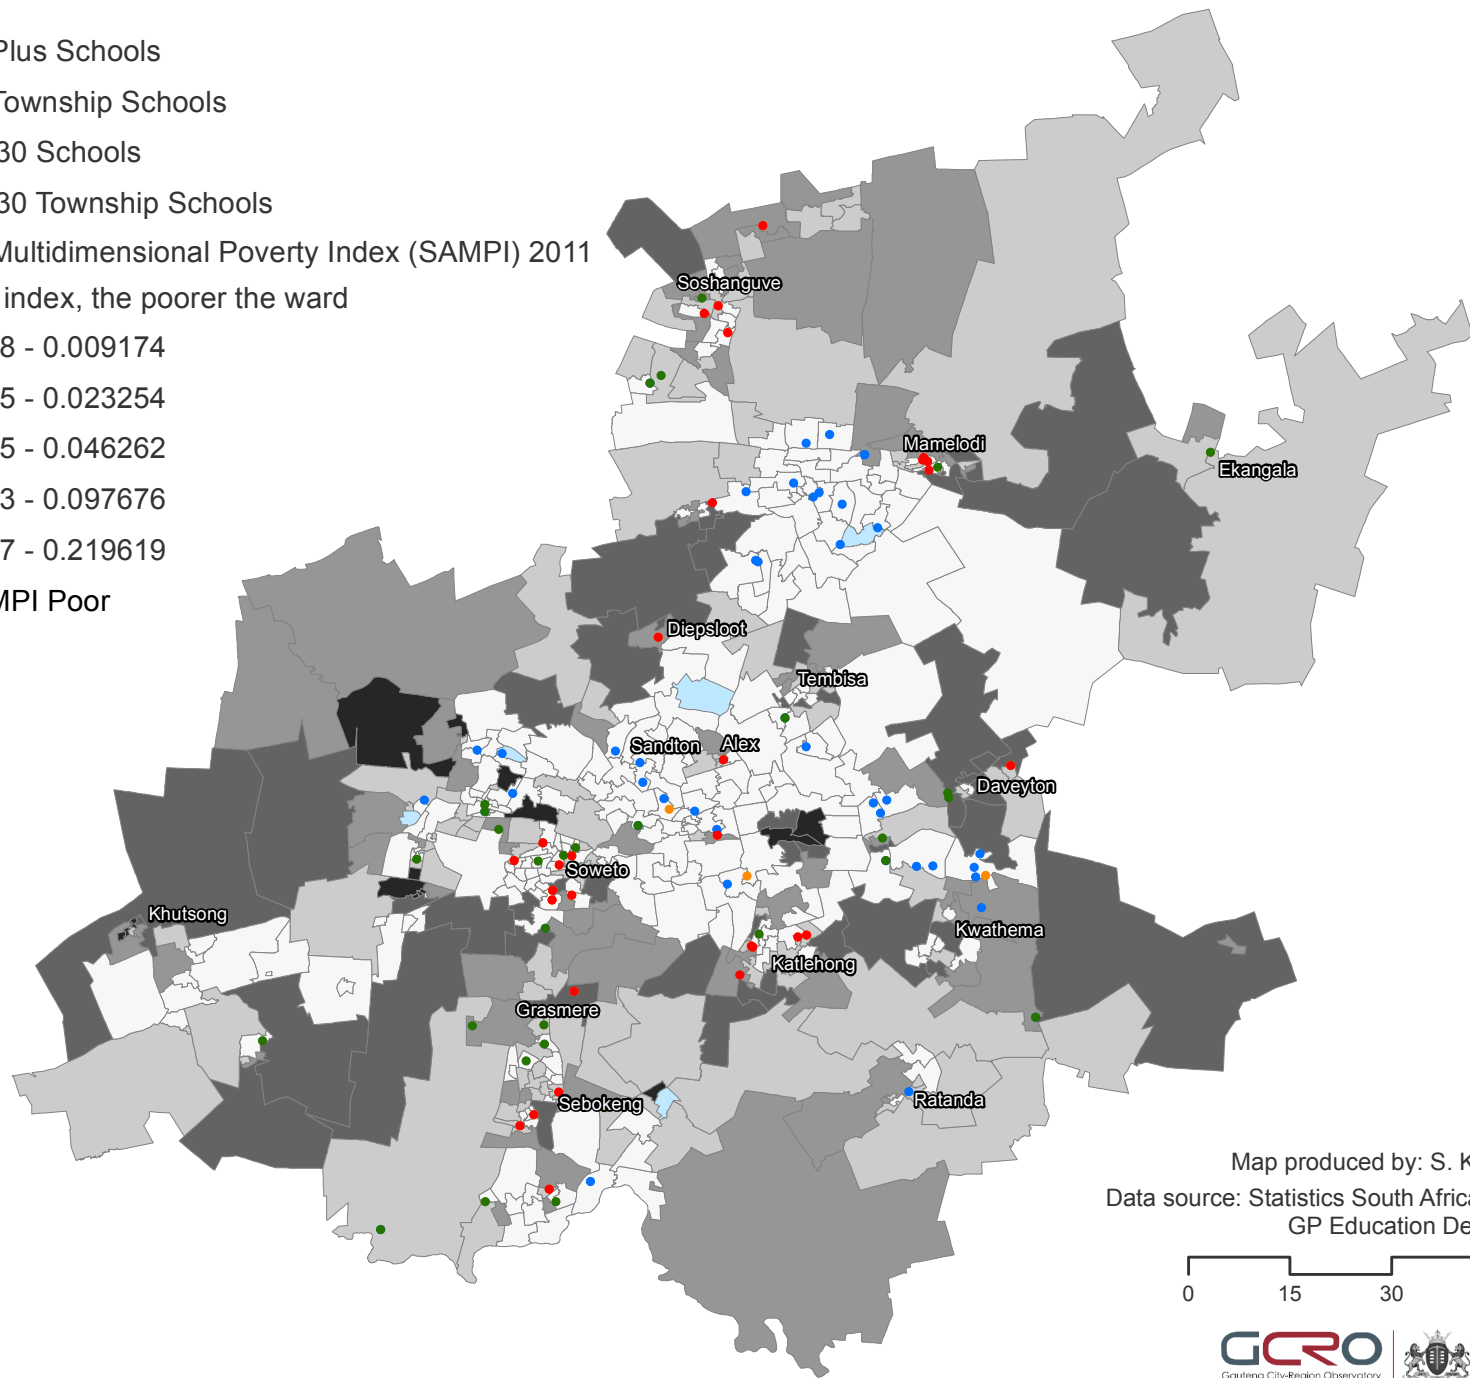

- Top 30 Plus Schools
- Top 30 Township Schools
- Bottom 30 Schools
- Bottom 30 Township Schools

South African Multidimensional Poverty Index (SAMPI) 2011

The higher the index, the poorer the ward

Map produced by: S. Katumba