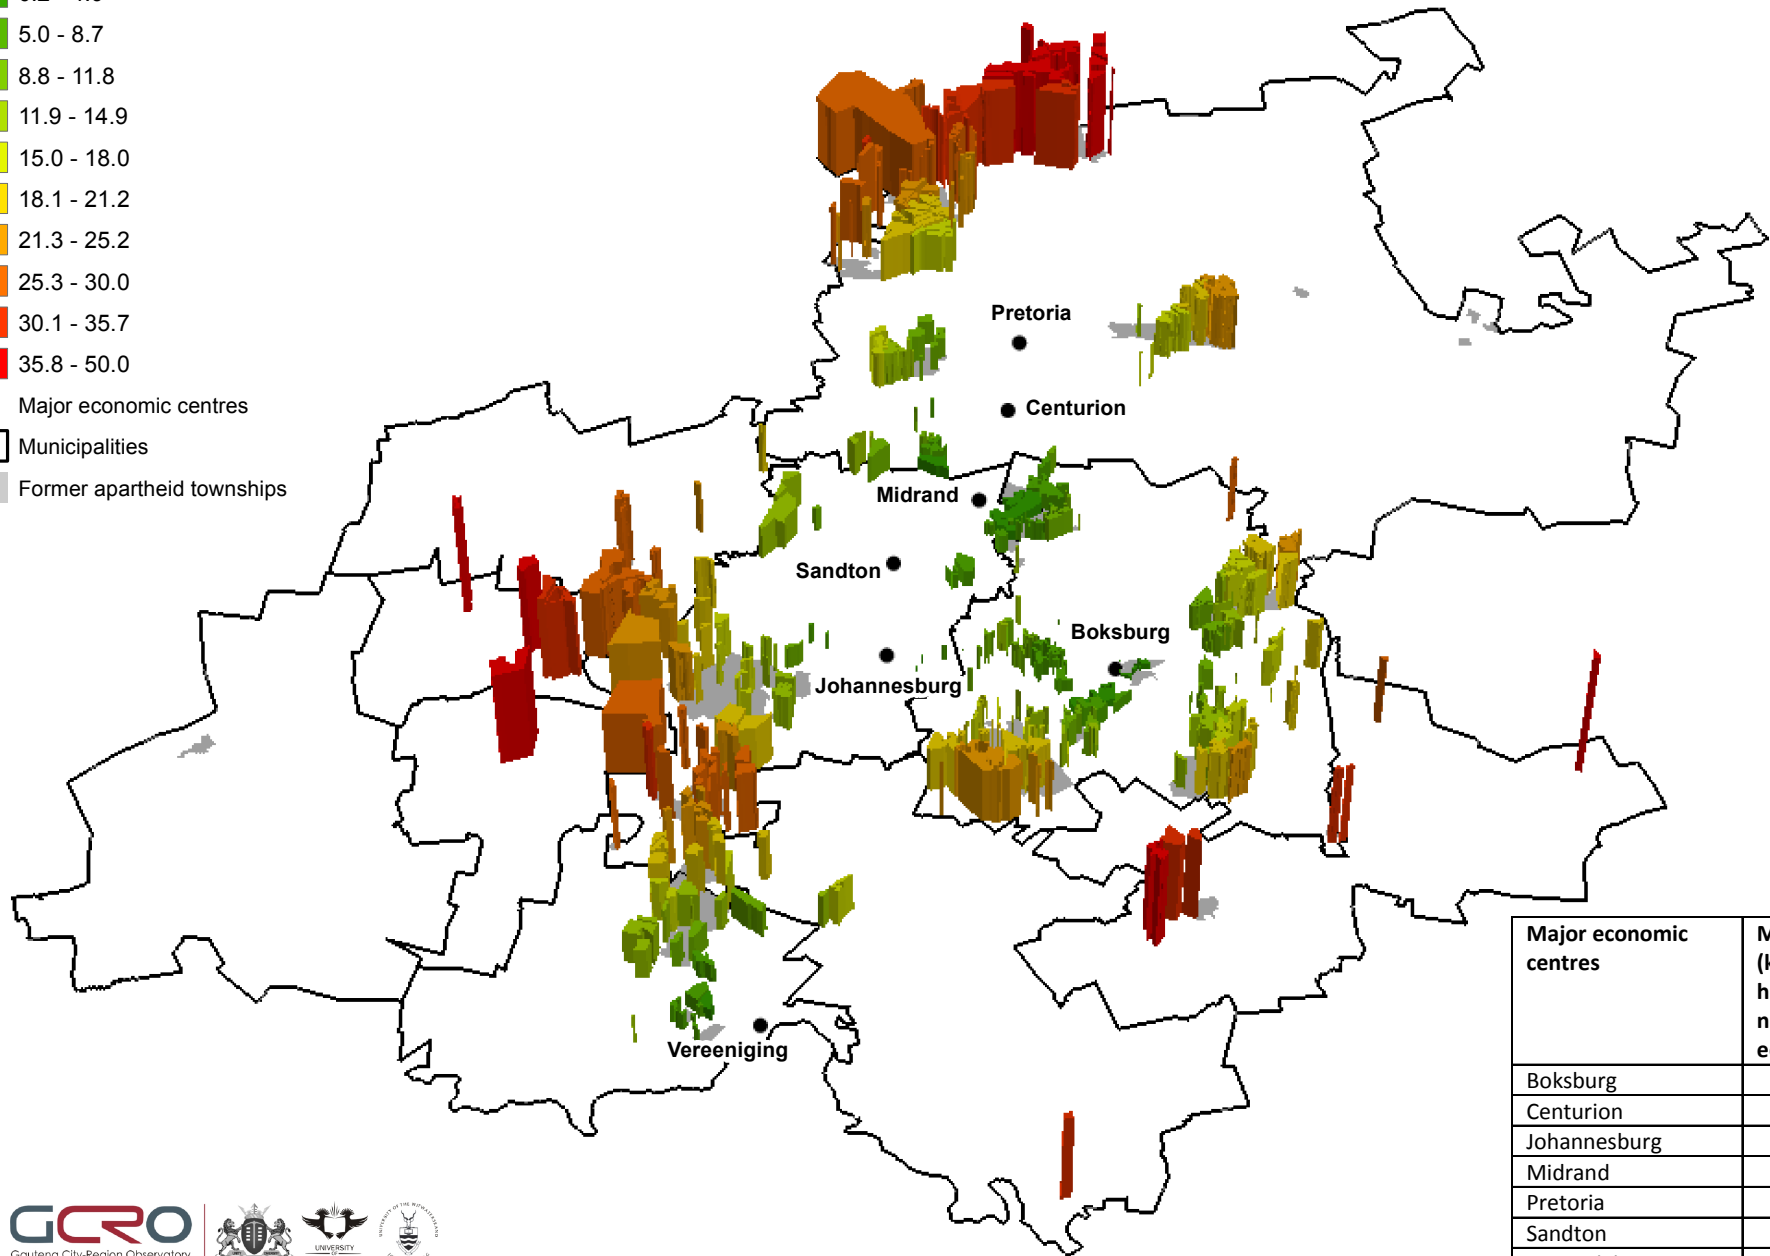

**Public housing programmes (2008)
and distance (km) to major economic centres**

Major economic centres	Mean distance (km) from public housing to the nearest economic centre
Boksburg	14.6
Centurion	13.7
Johannesburg	20.3
Midrand	7.8
Pretoria	25.7
Sandton	17.3
Vereeniging	17.3
Gauteng	17.8