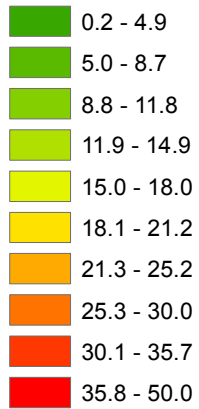

**Public housing programmes (2008)
and distance (km) to major economic centres**

Major economic centres	Mean distance (km) from public housing to the nearest economic centre
Boksburg	14.6
Centurion	13.7
Johannesburg	20.3
Midrand	7.8
Pretoria	25.7
Sandton	17.3
Vereeniging	17.3
Gauteng	17.8