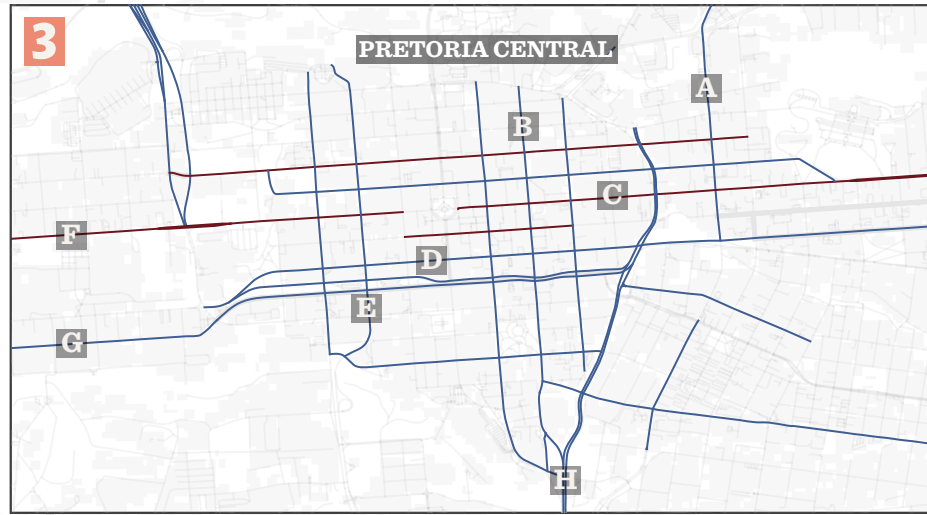

- | | |
|------------------------------|-------------------------------|
| A Steve Biko Rd | H Nelson Mandela Dr |
| B Lilian Ngoyi St | I Molefe Makinta Hwy |
| C Helen Joseph St | J Peter Magano Rd |
| D Frances Baard St | K Sefako Makgatho Dr |
| E Sophie de Bruyn St | L Es'kia Mphahlele Dr |
| F WF Nkomo St | M Florence Ribeiro Ave |
| G Charlotte Maxeke St | N Solomon Mahlangu Dr |

↔ Click here to compare maps

Race

- Black
- White
- Not named after a person
- Highways
- Urban land-use

Previous street name

- | | |
|--------------------------|-----------------------------------|
| A Beatrix St | H Edward St / Jan Smuts St |
| B Van der Walt St | I Lucas Mangope Hwy |
| C Church St | J Leah Mangope Rd |
| D Schoeman St | K Zambezi Dr |
| E Schubart St | L D F Malan Dr |
| F Church St | M Koningin Wilhelmina Ave |
| G Mitchell St | N Hans Strijdom Dr |