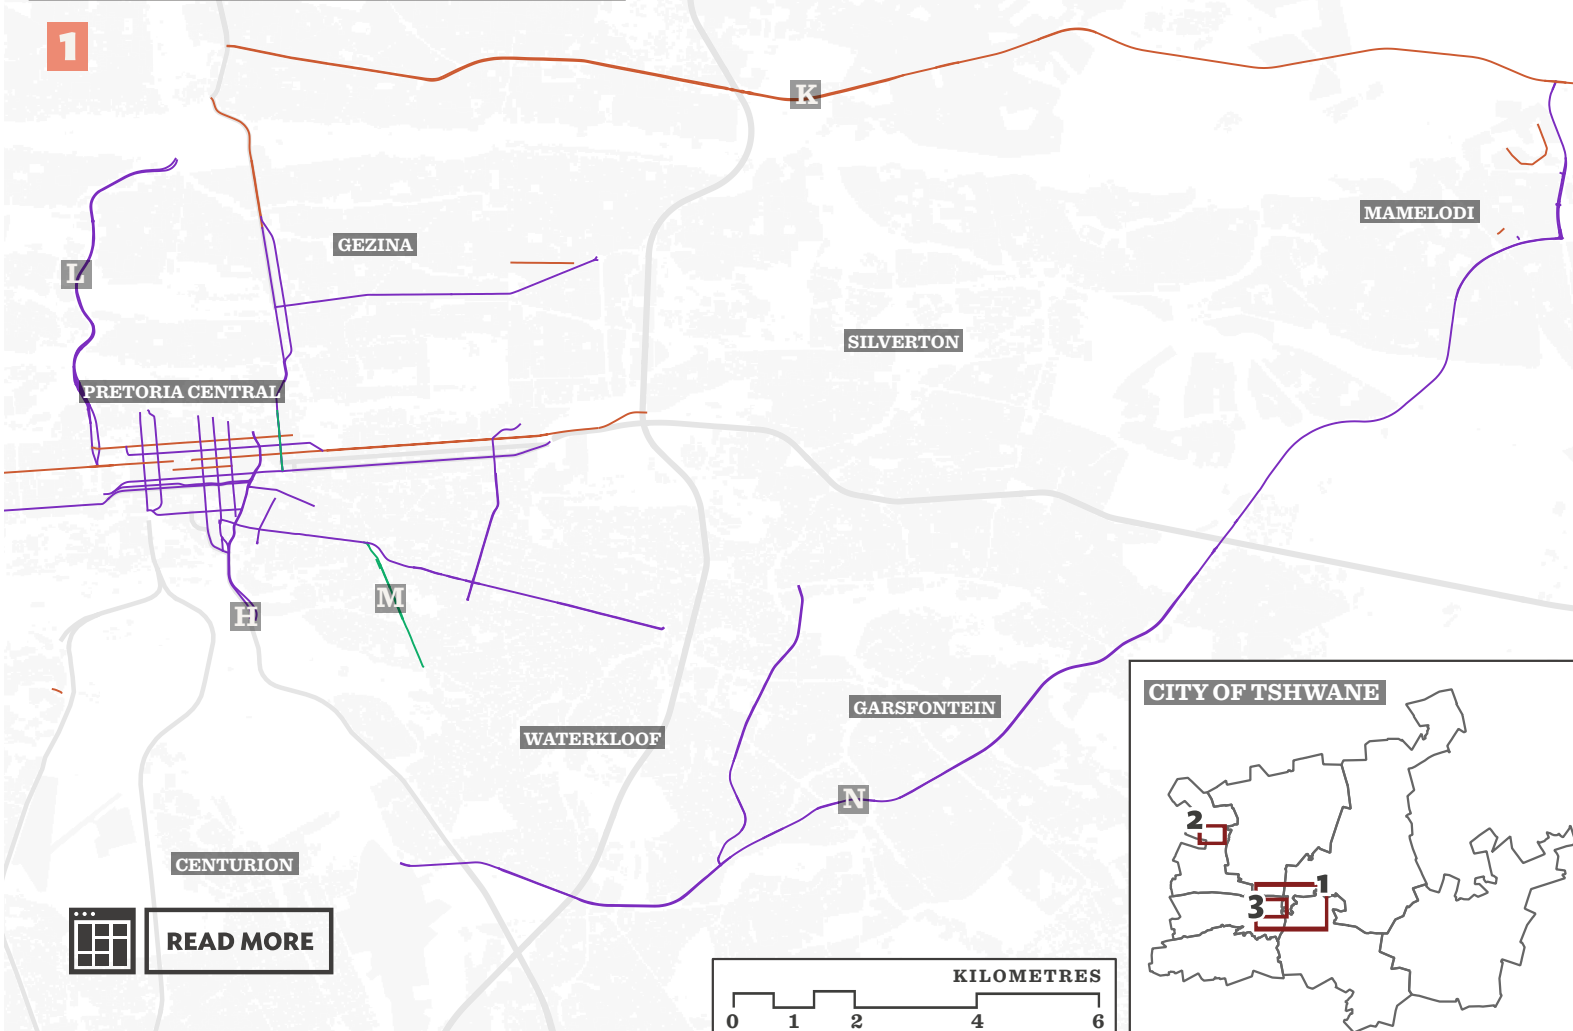

Street renaming in Pretoria/ Tshwane: gender of individuals commemorated before renaming

↔ Click here to compare maps

Gender

- Female
- Male
- Not named after a person

Highways

Urban land-use

Previous street name

- | | |
|--------------------------|-----------------------------------|
| A Beatrix St | H Edward St / Jan Smuts St |
| B Van der Walt St | I Lucas Mangope Hwy |
| C Church St | J Leah Mangope Rd |
| D Schoeman St | K Zambezi Dr |
| E Schubart St | L D F Malan Dr |
| F Church St | M Koningin Wilhelmina Ave |
| G Mitchell St | N Hans Strijdom Dr |