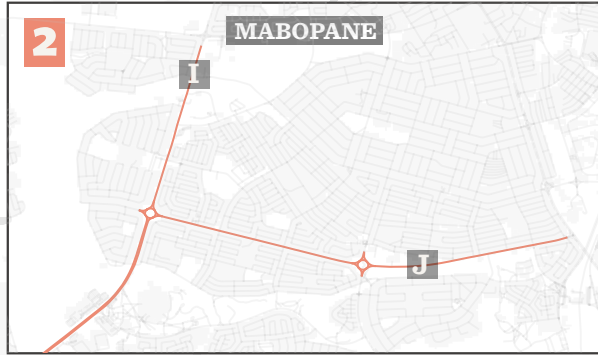

* See Table 1 for the full list

Authors

Themrani Mkhize and Yashena Naidoo

Map

Yashena Naidoo

Data Source

OpenStreetMap, ESA (2017)

READ MORE

Street renaming in Pretoria/ Tshwane: race of individuals commemorated after renaming

↔ Click here to compare maps

Race

- Black
- White
- Not named after a person
- Highways
- Urban land-use

New street name