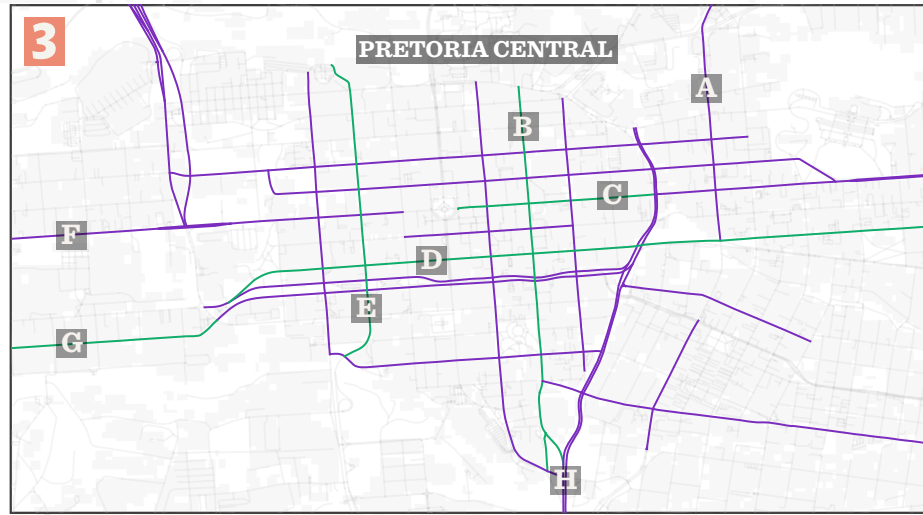

Street renaming in Pretoria/ Tshwane: gender of individuals commemorated after renaming

↔ Click here to compare maps

Gender

- Female
- Male
- Not named after a person
- Highways
- Urban land-use

New street name

A Steve Biko Rd	H Nelson Mandela Dr
B Lilian Ngoyi St	I Molefe Makinta Hwy
C Helen Joseph St	J Peter Magano Rd
D Frances Baard St	K Sefako Makgatho Dr
E Sophie de Bruyn St	L Es'kia Mphahlele Dr
F WF Nkomo St	M Florence Ribeiro Ave
G Charlotte Maxeke St	N Solomon Mahlangu Dr

* See Table 1 for the full list

Authors

Themhani Mkhize and Yashena Naidoo

Map

Yashena Naidoo

Data Source

OpenStreetMap, ESA (2017)