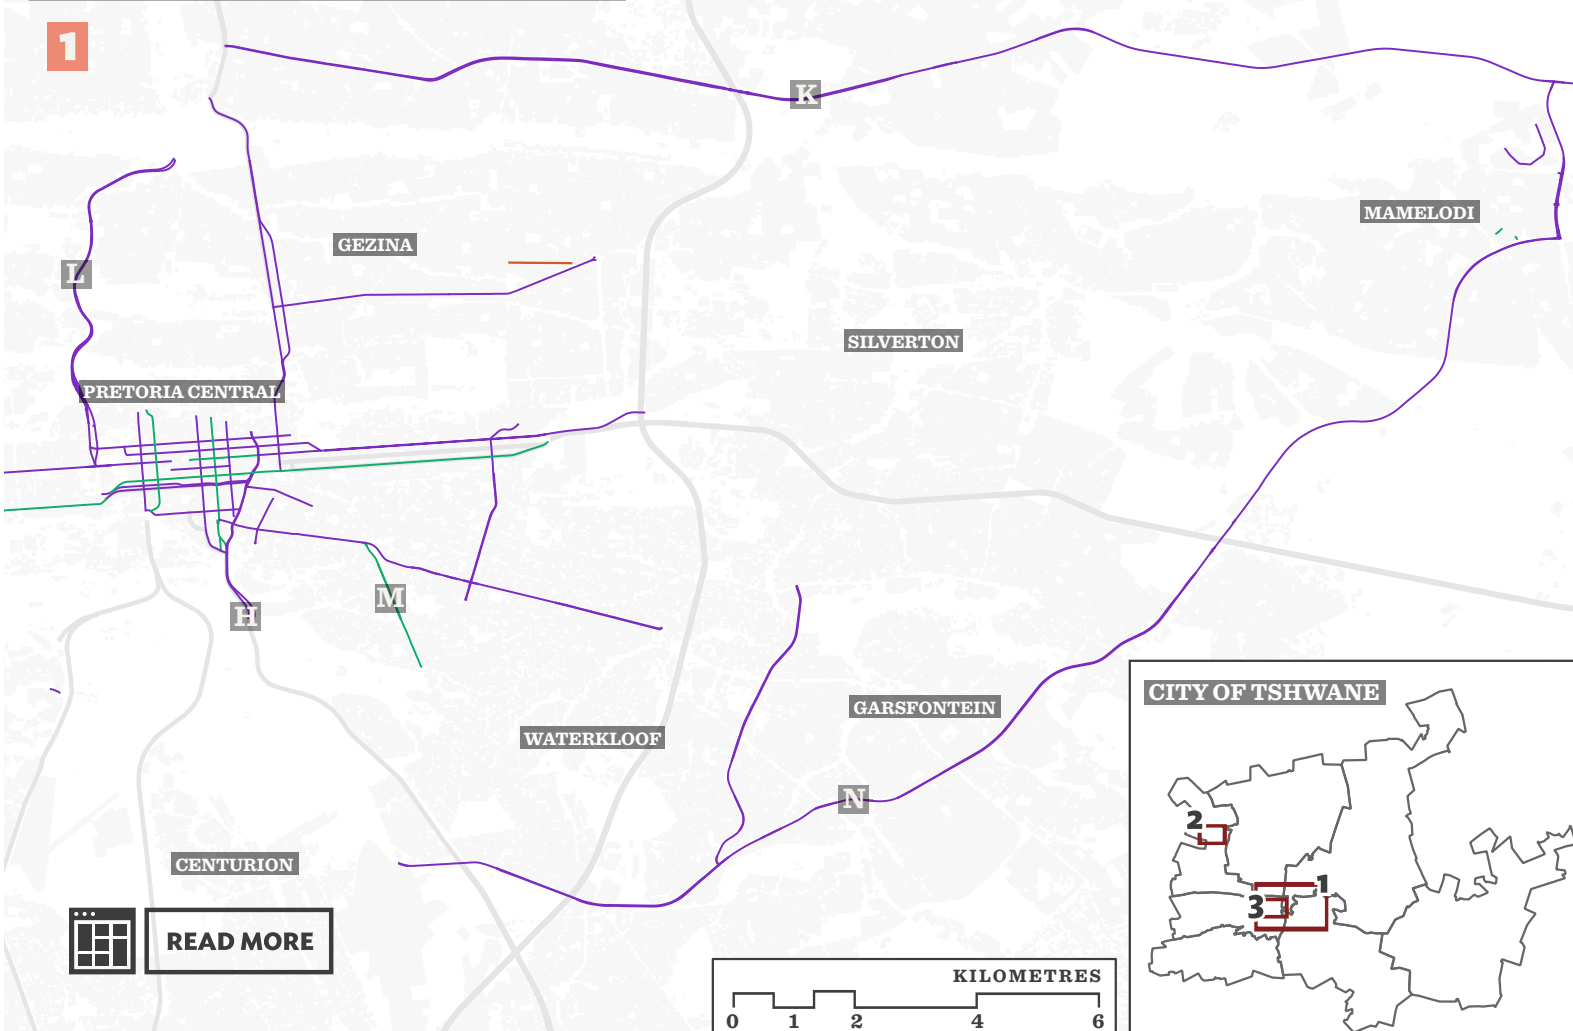

Street renaming in Pretoria/ Tshwane: gender of individuals commemorated after renaming

↔ Click here to compare maps

Gender

- Female
- Male
- Not named after a person
- Highways
- Urban land-use

New street name

A Steve Biko Rd	H Nelson Mandela Dr
B Lilian Ngoyi St	I Molefe Makinta Hwy
C Helen Joseph St	J Peter Magano Rd
D Frances Baard St	K Sefako Makgatho Dr
E Sophie de Bruyn St	L Es'kia Mphahlele Dr
F WF Nkomo St	M Florence Ribeiro Ave
G Charlotte Maxeke St	N Solomon Mahlangu Dr

* See Table 1 for the full list

Authors

Themhani Mkhize and Yashena Naidoo

Map

Yashena Naidoo

Data Source

OpenStreetMap, ESA (2017)