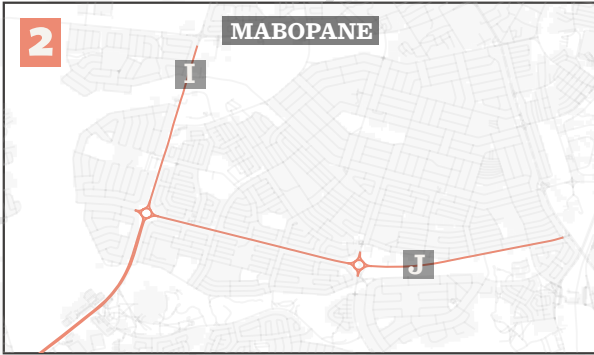

- | | |
|------------------------------|-------------------------------|
| A Steve Biko Rd | H Nelson Mandela Dr |
| B Lilian Ngoyi St | I Molefe Makinta Hwy |
| C Helen Joseph St | J Peter Magano Rd |
| D Frances Baard St | K Sefako Makgatho Dr |
| E Sophie de Bruyn St | L Es'kia Mphahlele Dr |
| F WF Nkomo St | M Florence Ribeiro Ave |
| G Charlotte Maxeke St | N Solomon Mahlangu Dr |

↔ Click here to compare maps

Race

- Black
- White
- Not named after a person
- Highways
- Urban land-use

Previous street name

- | | |
|--------------------------|-----------------------------------|
| A Beatrix St | H Edward St / Jan Smuts St |
| B Van der Walt St | I Lucas Mangope Hwy |
| C Church St | J Leah Mangope Rd |
| D Schoeman St | K Zambezi Dr |
| E Schubart St | L D F Malan Dr |
| F Church St | M Koningin Wilhelmina Ave |
| G Mitchell St | N Hans Strijdom Dr |