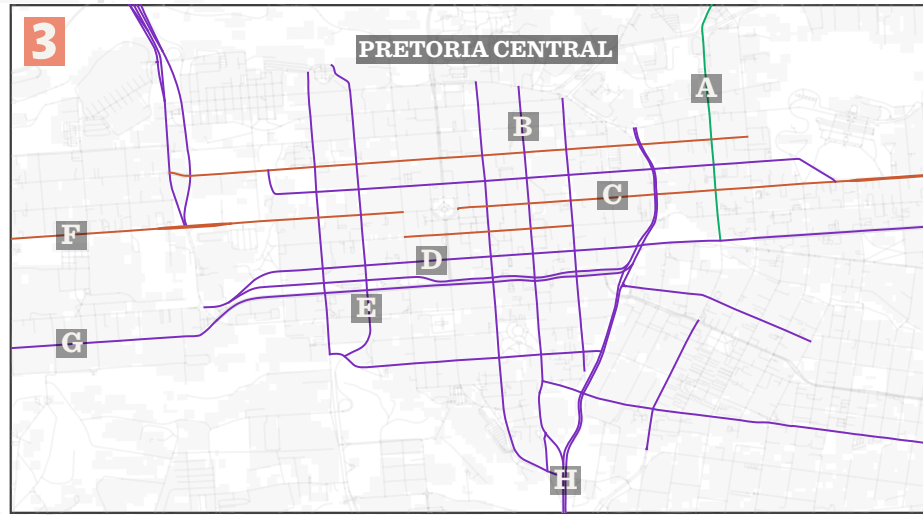

Street renaming in Pretoria/ Tshwane: gender of individuals commemorated before renaming

↔ Click here to compare maps

Gender

- Female
- Male
- Not named after a person

Highways

Urban land-use

Previous street name

A Beatrix St	H Edward St / Jan Smuts St
B Van der Walt St	I Lucas Mangope Hwy
C Church St	J Leah Mangope Rd
D Schoeman St	K Zambezi Dr
E Schubart St	L D F Malan Dr
F Church St	M Koningin Wilhelmina Ave
G Mitchell St	N Hans Strijdom Dr

* See Table 1 for the full list

Authors

Themrani Mkhize and Yashena Naidoo

Map

Yashena Naidoo

Data Source

OpenStreetMap, ESA (2017)

READ MORE