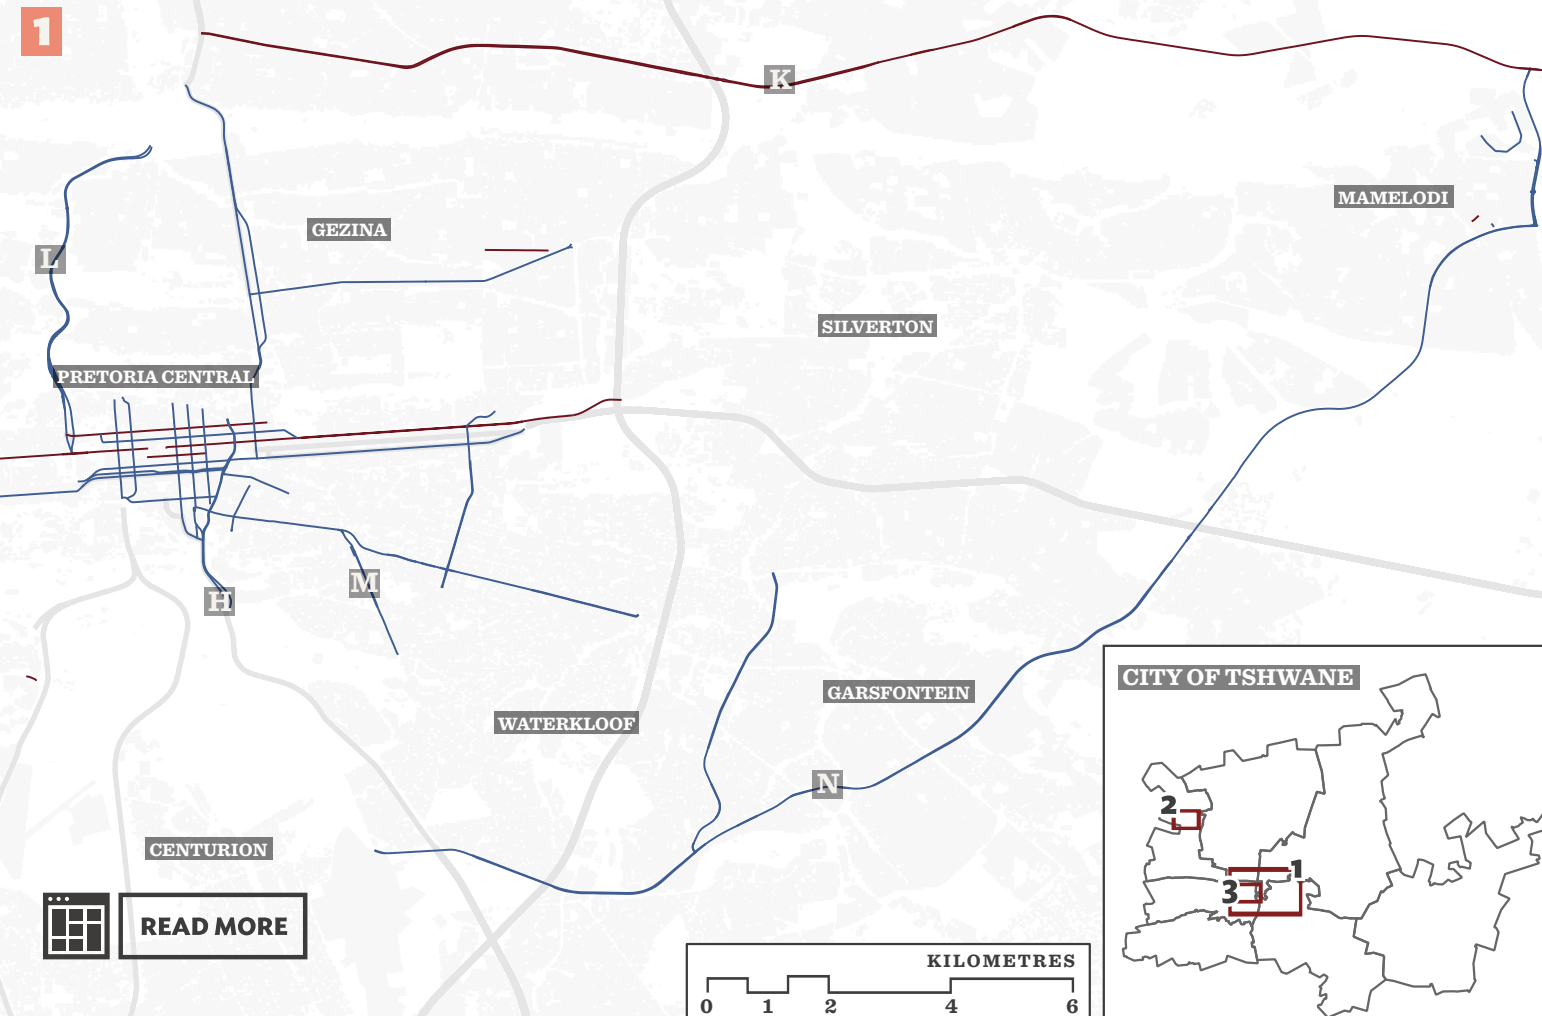

↔ Click here to compare maps

Race

- Black
- White
- Not named after a person
- Highways
- Urban land-use

Previous street name

- | | |
|--------------------------|-----------------------------------|
| A Beatrix St | H Edward St / Jan Smuts St |
| B Van der Walt St | I Lucas Mangope Hwy |
| C Church St | J Leah Mangope Rd |
| D Schoeman St | K Zambezi Dr |
| E Schubart St | L D F Malan Dr |
| F Church St | M Koningin Wilhelmina Ave |
| G Mitchell St | N Hans Strijdom Dr |