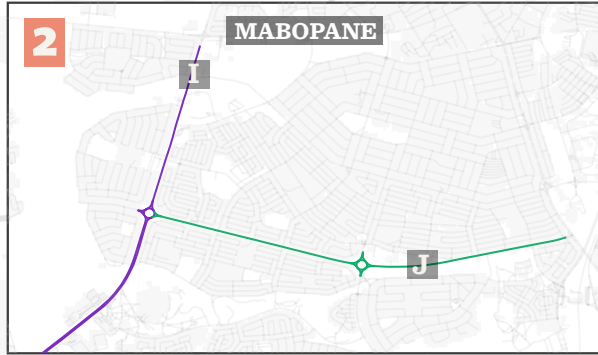

Street renaming in Pretoria/ Tshwane: gender of individuals commemorated before renaming

↔ Click here to compare maps

Gender

- Female
- Male
- Not named after a person

Highways

Urban land-use

Previous street name

- | | |
|--------------------------|-----------------------------------|
| A Beatrix St | H Edward St / Jan Smuts St |
| B Van der Walt St | I Lucas Mangope Hwy |
| C Church St | J Leah Mangope Rd |
| D Schoeman St | K Zambezi Dr |
| E Schubart St | L D F Malan Dr |
| F Church St | M Koningin Wilhelmina Ave |
| G Mitchell St | N Hans Strijdom Dr |

- | | |
|------------------------------|-------------------------------|
| A Steve Biko Rd | H Nelson Mandela Dr |
| B Lilian Ngoyi St | I Molefe Makinta Hwy |
| C Helen Joseph St | J Peter Magano Rd |
| D Frances Baard St | K Sefako Makgatho Dr |
| E Sophie de Bruyn St | L Es'kia Mphahlele Dr |
| F WF Nkomo St | M Florence Ribeiro Ave |
| G Charlotte Maxeke St | N Solomon Mahlangu Dr |