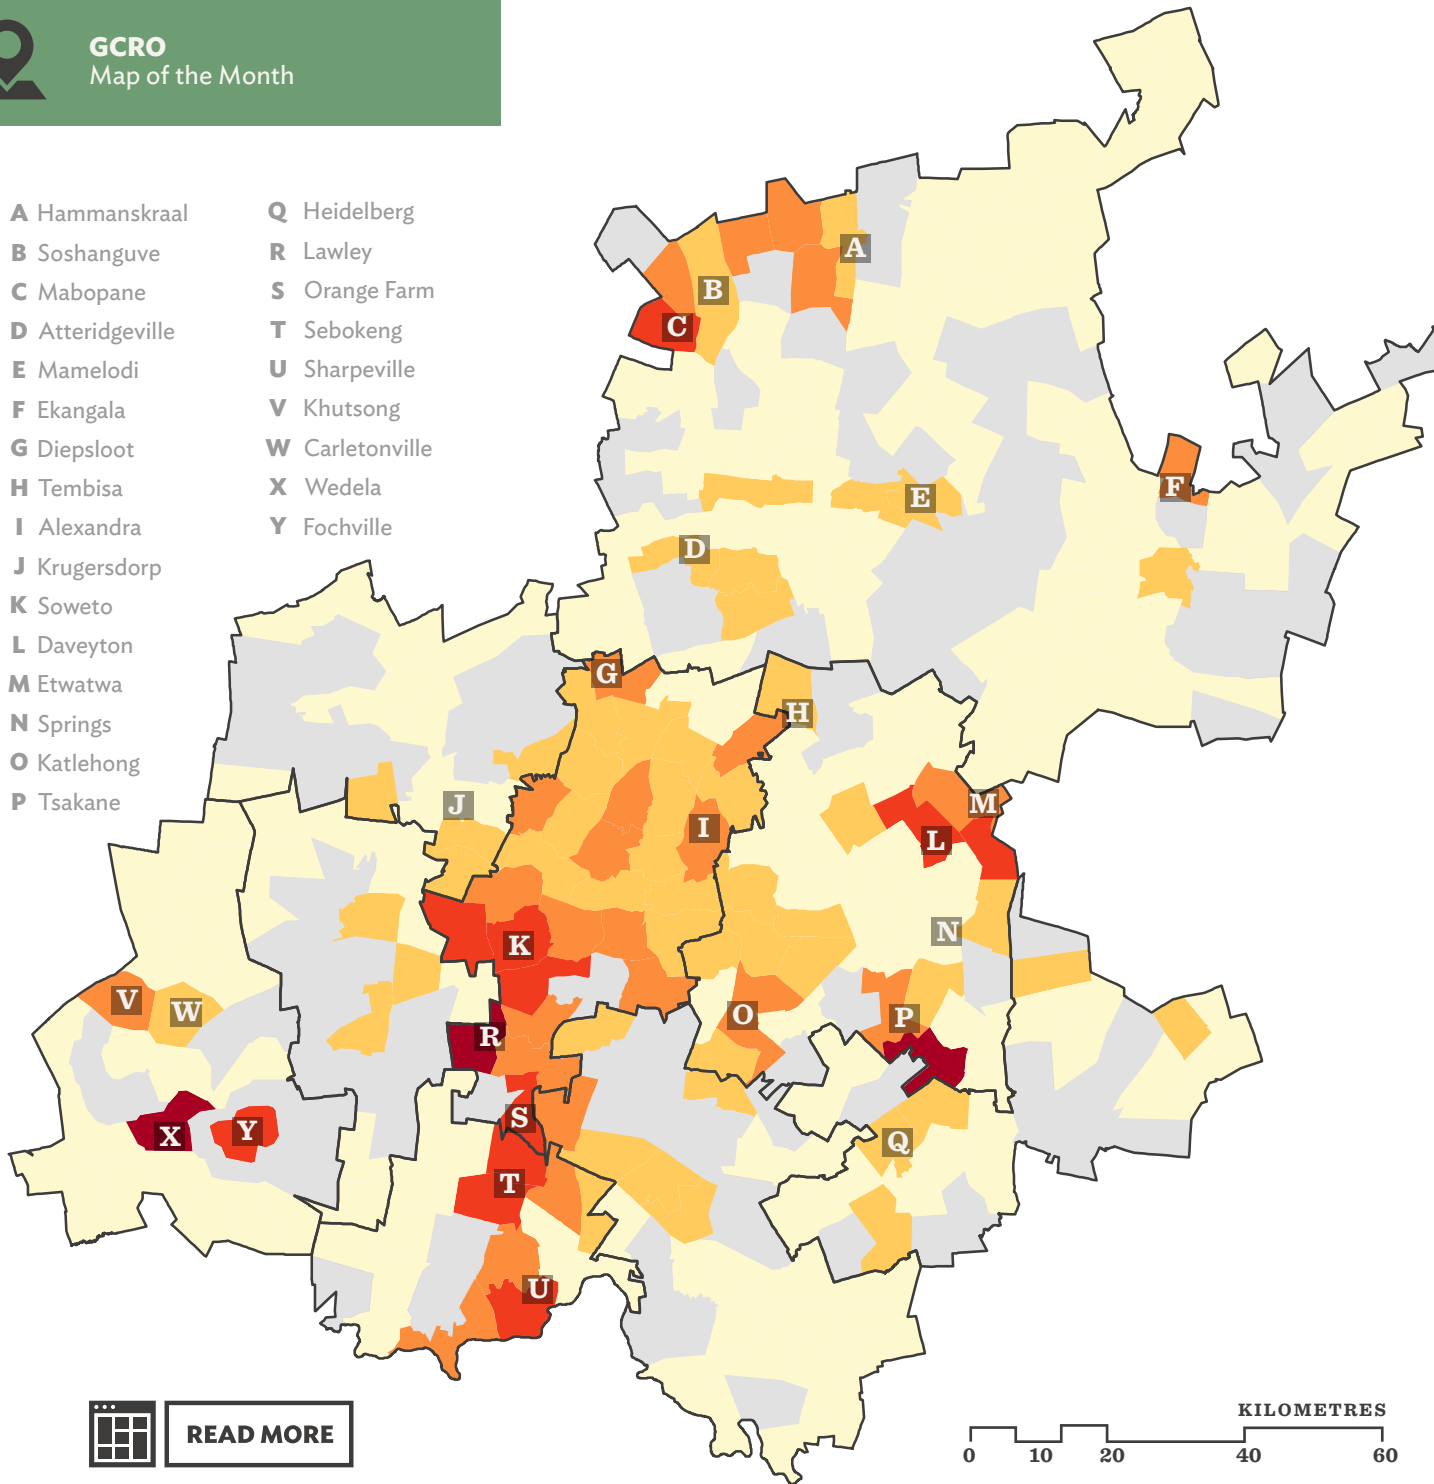

- A Hammanskraal
- B Soshanguve
- C Mabopane
- D Atteridgeville
- E Mamelodi
- F Ekangala
- G Diepsloot
- H Tembisa
- I Alexandra
- J Krugersdorp
- K Soweto
- L Daveyton
- M Etwatwa
- N Springs
- O Katlehong
- P Tsakane
- Q Heidelberg
- R Lawley
- S Orange Farm
- T Sebokeng
- U Sharpeville
- V Khutsong
- W Carletonville
- X Wedela
- Y Fochville

READ MORE

Percentage reporting weekly electricity interruptions

Percentage of respondents per mesozone who reported electricity interruptions every week over the 12-month period prior to the survey

- 0% - 7%
- 7.1% - 21.1%
- 21.2% - 38.2%
- 38.3% - 61.9%
- 62% - 100%
- Excluded: Only 0 -15 respondents per Mesozone
- Municipalities in Gauteng

Authors

Darlington Mushongera, Simbarashe Nyuke & Samkelsiwe Khanyile

Map

Samkelsiwe Khanyile

Data Source

GCRO Quality of Life Survey 6 (2020/21), CSIR (2018)